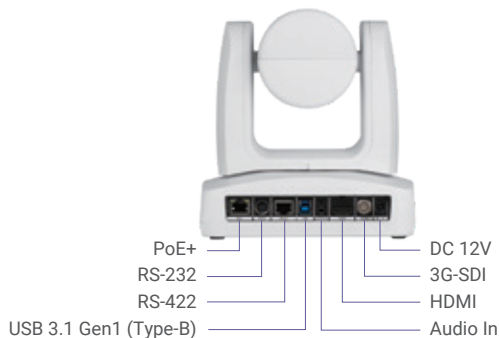

Back

©2023 AVer Information Europe B.V. All rights reserved.
All brand names and logos are trademarks of their respective companies.

Distributor/Dealer