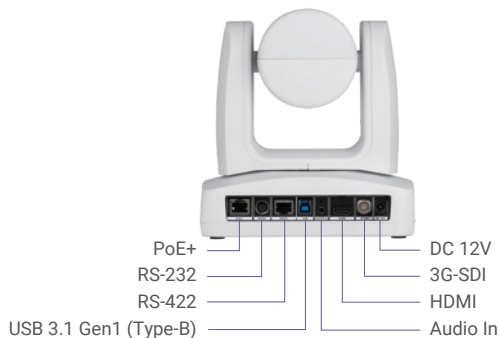

Back

©2023 AVer Information Europe B.V. All rights reserved.
All brand names and logos are trademarks of their respective companies.