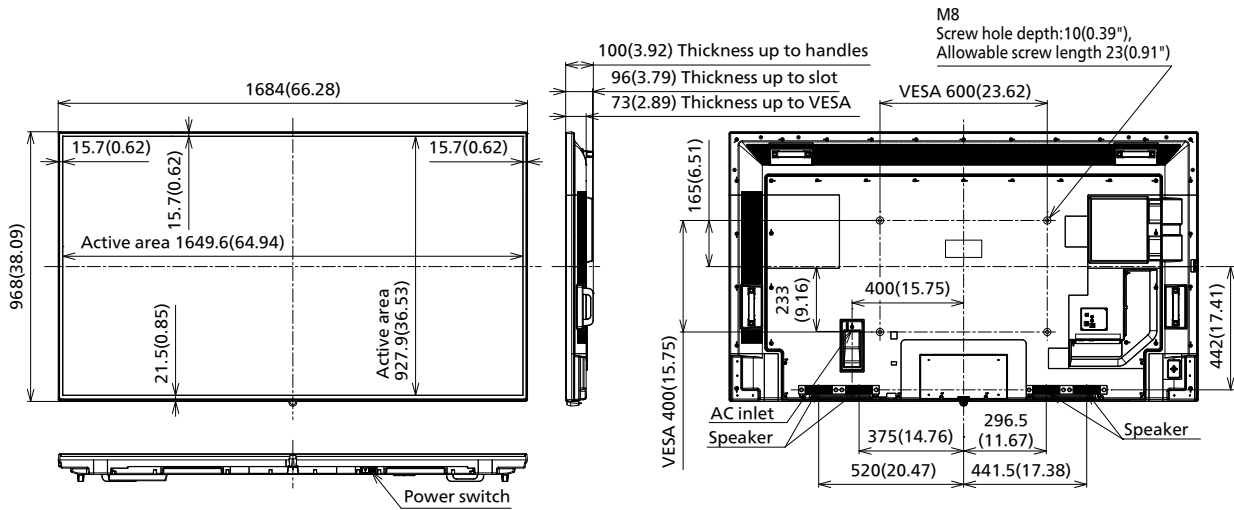

INCLUDED ACCESSORIES

- Remote Control - Batteries (AA Size) x 2
- AC cord x 4 (USA/EU/UK/AUS) (approx. 2 m (78.7"))
- IR sensor x 1 (cable length approx. 1480 mm (4.85 ft))
- IR Sensor Holder x 1 (Screw x 2)
- RS232C cable x1 (Approx. 1 m (3.28 ft)) - Clamper x 3

STANDARD (CERTIFICATIONS)

SAFETY REGULATIONS	UL 62368-1, CSA C22.2 No. 62368-1 EN62368-1 AS/NZS 62368.1
RADIATION REGULATIONS	FCC 47 CFR Part 15 Subpart B, ICES-003 EN55032, EN55035, EN61000-3-2, EN61000-3-3 AS/NZS CISPR 32

WIRELESS LAN

Compliance standard	IEEE 802.11 a/b/g/n/ac Dualband (Wireless LAN Standard protocol)
Channel	CH 1-13, CH 36-64, CH 100-140
Communication range	Approx. 30 m (Depends on usage environment)

Bluetooth®

Supported version	Bluetooth® 5.1 with BLE
Profile	HID / A2DP

REMOTE CONTROL TRANSMITTER

Power Requirements	DC 3 V (AA Size batteries x 2)
Operating distance¹	Approx. 7 m (23 ft)
Weight	Approx. 111 g (3.92 oz) including batteries
Dimensions (W x H x D)	51 x 161 x 27 mm (2.00" x 6.34" x 1.07")

¹ When operated directly in front of remote control sensor.

OPTIONAL ACCESSORIES

Early warning software	ET-SWA 100 / 105 series

DIMENSIONS

Cautions: This drawing is not a scale
Units: mm (inches)