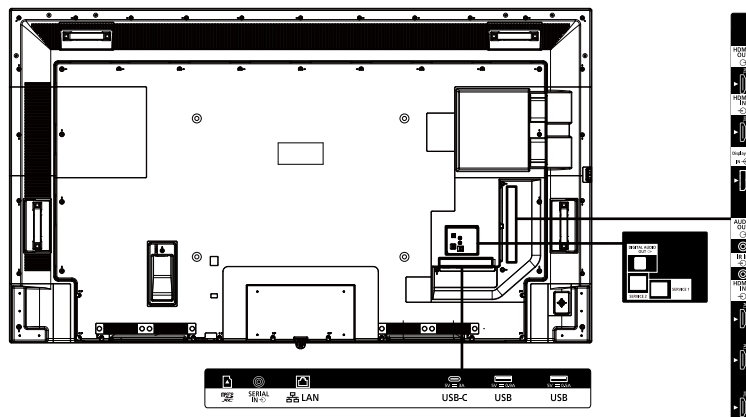

CONNECTION TERMINAL

¹ Specifications and appearance are subject to change without notice.