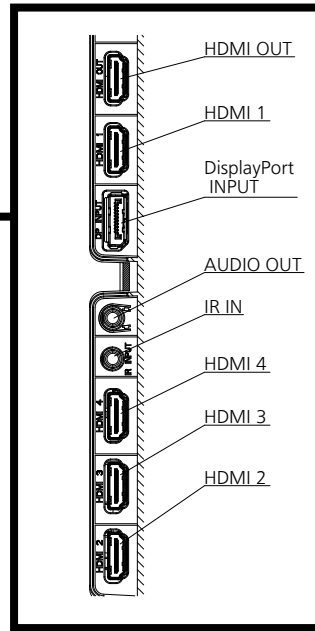

Note

- An auto detected signal format may be differently displayed from the actual input signal.
- [i] shown after the number of dots of resolution means the interlace signal.

● Drawing of terminals

View from back

Magnified figure of terminal b

Magnified figure of terminal a

Sectional view of terminal a

(MICRO SD / SERIAL IN / LAN / USB TYPE-C /
USB TYPE-A / USB TYPE-A)

Terminal a
75SQ2U Terminal (Bottom)

Units : mm (inches)

(HDMI OUT / HDMI 1 / DisplayPort INPUT /
AUDIO OUT / IR IN / HDMI 4 / HDMI 3 / HDMI 2)

Terminal b
75SQ2U Terminal (Side)

Units : mm (inches)

	HDMI	Display Port	IR / AUDIO OUT
A	6.6 (0.26)	6.6 (0.26)	7.7 (0.3)
B	-	-	0.7 (0.02)
C	24.9 (0.98)		
D	24.9 (0.98)		
E	93.6 (3.69)		