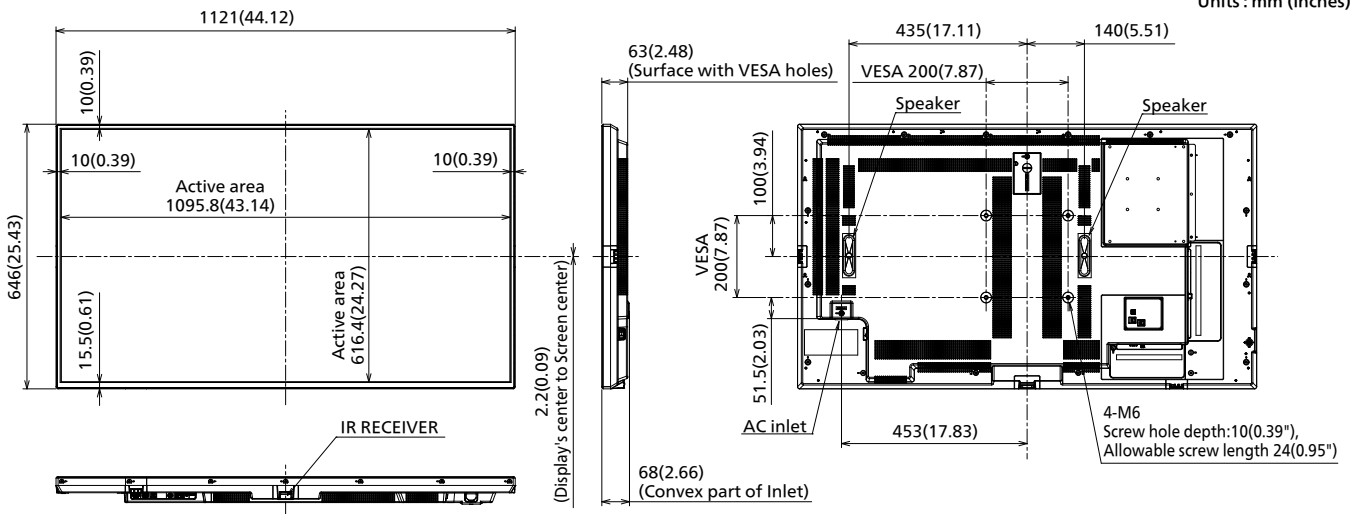

1 In case of running for a long time, the moving image is recommended to be displayed. If you display a still picture for an extended period, the image retention might remain on the screen. However, image retention can gradually disappear by displaying movie images.

INCLUDED ACCESSORIES

- Remote Control
- Batteries (AA Size) x 2
- AC cord x 2 (EU/UK (approx. 2 m (78.7")))
- IR sensor x 1 (cable length approx. 1480 mm (4.85 ft))
- IR Sensor Holder x 1 (Screw x 3)
- RS232C cable x1 (Approx. 1 m (3.28 ft))
- Clamper x 3

STANDARD (CERTIFICATIONS)

SAFETY REGULATIONS	EN62368-1
RADIATION REGULATIONS	EN55032, EN55035, EN61000-3-2, EN61000-3-3

WIRELESS LAN

Compliance standard	IEEE 802.11 a/b/g/n/ac Dual band (Wireless LAN Standard protocol)
Channel	CH 1-13, CH 36-64, CH 100-140
Communication range	Approx. 30 m (Depends on usage environment)

Bluetooth®

Supported version	Bluetooth® 5.1 with BLE
Profile	HID / A2DP

REMOTE CONTROL TRANSMITTER

Power Requirements	DC 3 V (AA Size batteries x 2)
Operating distance¹	Approx. 7 m/23 ft
Weight	Approx. 111 g (3.92 oz) ncluding batteries
Dimensions (W x H x D)	51 x 161 x 27 mm (2.00" x 6.34" x 1.07")

1 When operated directly in front of the display screen.

OPTIONAL ACCESSORIES

Early warning software	ET-SWA 100 / 105 series

DIMENSIONS

Cautions: This drawing is not a scale
Units : mm (inches)