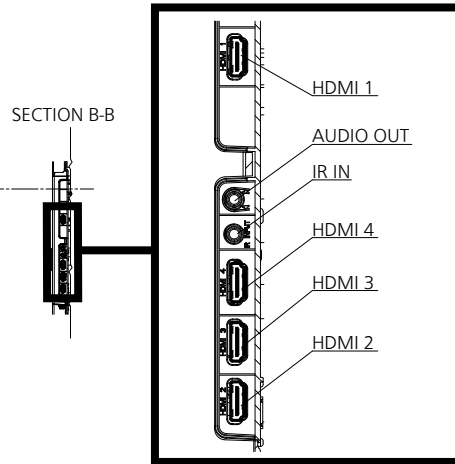

INCLUDED ACCESSORIES

- Remote Control
- Batteries (AA Size) x 2
- AC cord x 2 (EU/UK (approx. 2 m (78.7")))
- IR sensor x 1 (cable length approx. 1480 mm (4.85 ft))
- IR Sensor Holder x 1 (Screw x 3)
- RS232C cable x1 (Approx. 1 m (3.28 ft))
- Clamper x 3

Note

- An auto detected signal format may be differently displayed from the actual input signal.
- [i] shown after the number of dots of resolution means the interlace signal.

● Drawing of terminals

View from back

Magnified figure of terminal b

Magnified figure of terminal a

Sectional view of terminal a
(MICRO SD / SERIAL IN / LAN / USB TYPE-C /
USB TYPE-A / USB TYPE-A)

Terminal a
50CQE2W Terminal (Bottom)

Units : mm (inches)

	MICRO SD	SERIAL	LAN	USB TYPE-C	USB TYPE-A
A	5.1 (0.2)	7.7 (0.3)	9.3 (0.36)	4.8 (0.18)	7.3 (0.28)
B	-	0.7 (0.02)	5.1 (0.2)	-	-
C	27.0 (1.06)				

Sectional view of terminal b
(HDMI 1 / AUDIO OUT / IR IN / HDMI 4 / HDMI 3 / HDMI 2)