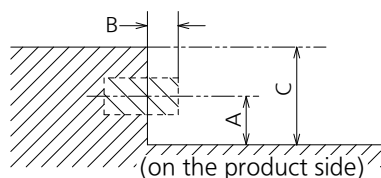

Note

- An auto detected signal format may be differently displayed from the actual input signal.
- [i] shown after the number of dots of resolution means the interlace signal.

● Drawing of terminals

View from back

Magnified figure of terminal b

Magnified figure of terminal a

Sectional view of terminal a
(MICRO SD / SERIAL IN / LAN / USB TYPE-C /
USB TYPE-A / USB TYPE-A)

Terminal a
50CQE2W Terminal (Bottom)

Units : mm (inches)

	MICRO SD	SERIAL	LAN	USB TYPE-C	USB TYPE-A
A	5.1 (0.2)	7.7 (0.3)	9.3 (0.36)	4.8 (0.18)	7.3 (0.28)
B	-	0.7 (0.02)	5.1 (0.2)	-	-
C	27.0 (1.06)				

Sectional view of terminal b
(HDMI 1 / AUDIO OUT / IR IN / HDMI 4 / HDMI 3 / HDMI 2)