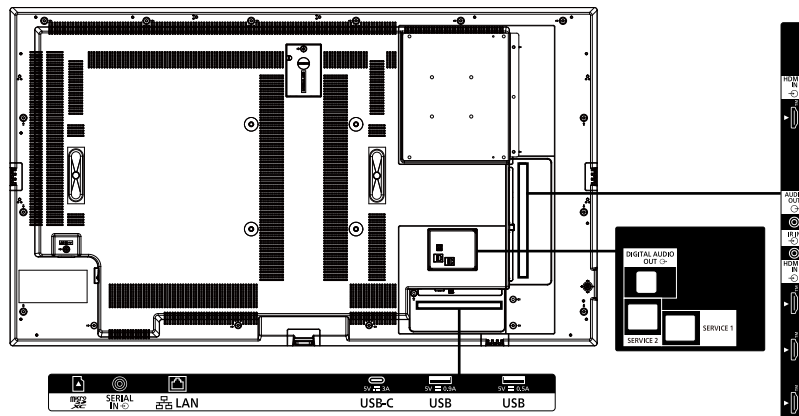

CONNECTION TERMINAL

1 Specifications and appearance are subject to change without notice.