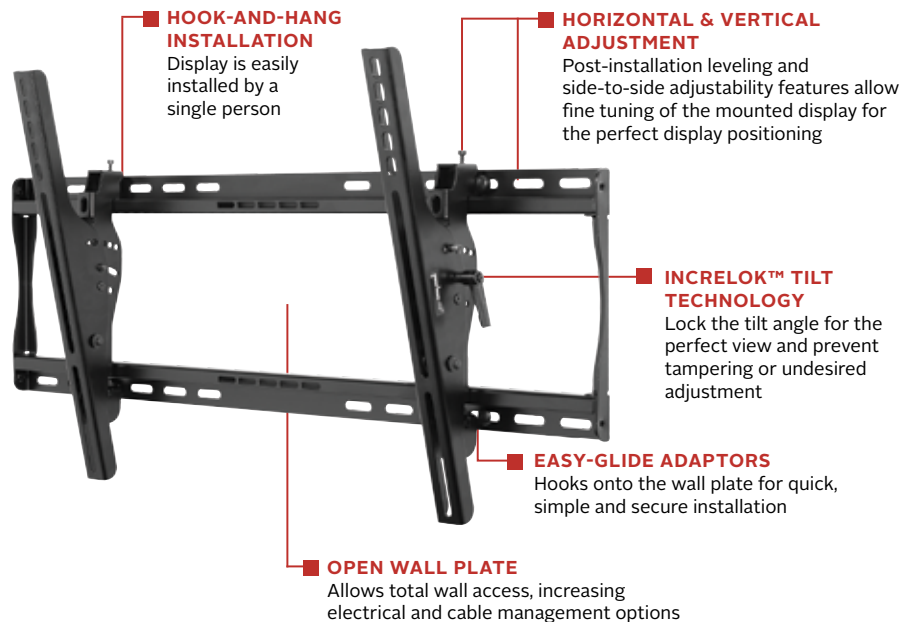

ST650(P)

Display size
39"- 75"

Max load
175lb (79kg)

SMARTMOUNT

Universal Tilt Wall Mount

FOR 39" TO 75" DISPLAYS

The SmartMount® Universal Tilt Wall Mount series offers the most versatile installation features and mounting options. Horizontal and vertical adjustment abilities allow for post installation leveling and side-to-side positioning, making it easier than ever to find the perfect TV position. Lock the tilt angle at installation to prevent tampering or moving with the IncreLok™ tilt technology. Security screws provided in the ST650 models deter tampering and theft. The open wall plate design offers total wall access, increasing the electrical and cable management options. The display can now simply be installed by a single person with the Hook-and-Hang™ system. The Easy-Glide™ adaptors hook onto the wall plate for an overall quick, simple, and secure installation.

The ST650's adjustable viewing feature provides 15° of forward tilt and 5° backward tilt, creating the most optimal viewing angle.

Additional Features