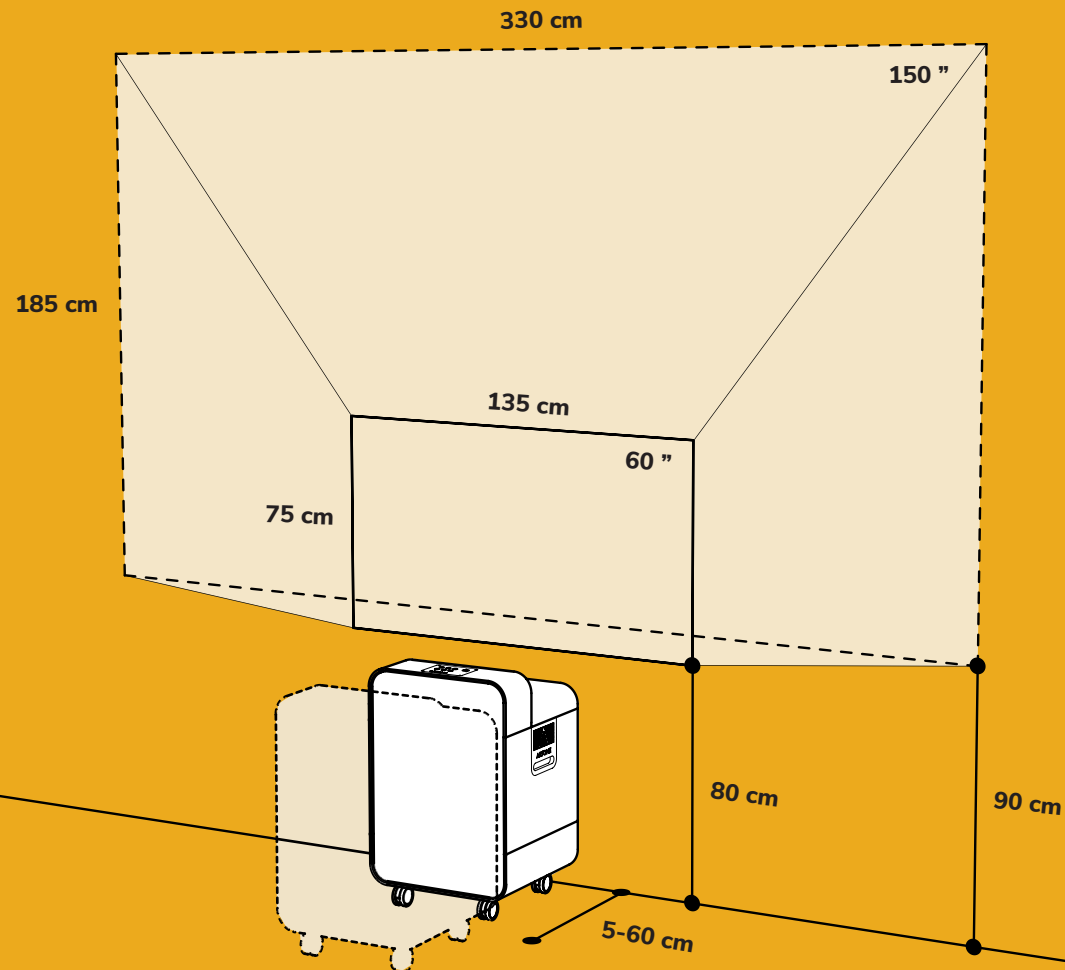

ARTOME M10

General specs

Name	Artome M10
Product code	43030-002
Materials	Birch plywood, MDF, metal, aluminium
Dimensions	(W x H x D) 52 x 80 x 47,5 cm
Weight	49 kg
19" rack	3 U
Package size	(W x H x D) 80 x 94 x 60 cm
Number of packages	1
Warranty	24 kk Projector 5 years or 12000 h

Technical specs

Projector	Epson EB-805F
Resolution	Full HD 1080p, 1920 x 1080, 16:9
Brightness	5000 lm
Sound	Embedded 2.1 -speaker system Max. SPL 108 dB @ 1 m
Image size	60"-150"
Connections	HDMI in x2 HDMI out Mic in x2 Stereo audio out (balanced) HDBaseT
Controls	Power, Source, Vol +/-, Pause, Freeze
Artome+	Artome HybriDock® USB 3.0 hub Power delivery for peripherals USB audio interface