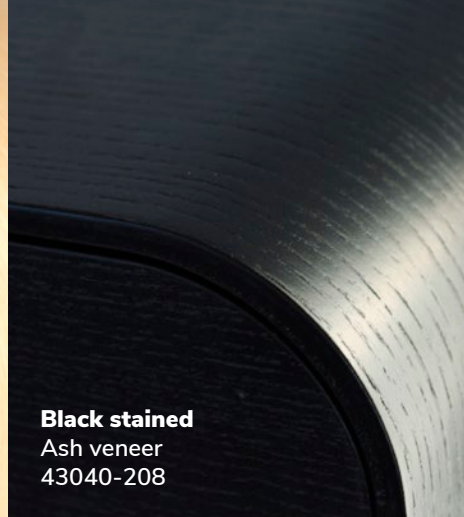

Scan for full story!

Far more than furniture

Customizable

White
Laminate
(default)

Lacquered
Ash veneer
43040-207

Frame options

Black stained
Ash veneer
43040-208

Fabric colors

Sand
(default)

Black
43030-301

Dark grape
43030-302

Lagoon
43030-303

Saffron
43030-304

Sea
43030-305

Grass
43030-306

Taupe
43030-307