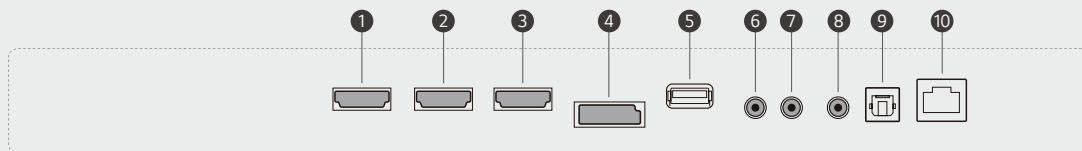

* Specifications are subject to change without notice. Please make sure to check the product manual for details about product usage.

CONNECTIVITY

① HDMI 1	④ DP-IN	⑦ RS-232C OUT	⑩ LAN
② HDMI 2	⑤ USB 2.0 IN	⑧ IR & LIGHT SENSOR IN	
③ HDMI 3	⑥ RS-232C IN	⑨ OPTICAL DIGITAL AUDIO OUT	

* Jack Panels may differ from the above image, so please contact LG sales team to verify before ordering.

Download
LG C-Display+
Mobile App

Google Play Store

- www.lg.com/global/business/information-display
- www.youtube.com/LGCommercialDisplay
- www.facebook.com/LGInformationDisplay
- www.linkedin.com/company/LGinformationdisplay
- twitter.com/LG_ID_HQ

LG may make changes to specifications and product descriptions without notice. Copyright © 2022 LG Electronics Inc. All rights reserved. "LG Life's Good" is a registered trademark of LG Corp. The names of products and brands mentioned here may be the trademarks of their respective owners.