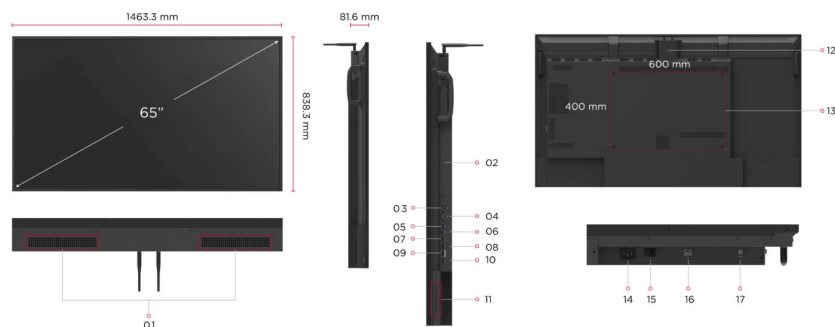

Product Description

With stunning 4K Ultra HD resolution, high brightness, and landscape and portrait modes, the CDE30 Series offers continuous and sustainable 24/7 display for both corporate and campus communication. Purpose-engineered for ease of use, the display is equipped with a Quad Core SoC to run multiple operations seamlessly, and its USB-C one-cable solution sorts for effortless connection with external devices. Designed for easy-to-operate continuous multimedia playback, the CDE30 Series offers cable-free screen casting and screen sharing through myViewBoard Display and ViewBoard Cast, which also supports Airplay and Chromecast. Remote management via the intuitive myViewBoard Manager makes changing content, broadcasting, and software updates a breeze. Available in 6 sizes ranging from 43" to 98", complete with daisy-chain compatibility, the CDE30 Series meets and exceeds the communication needs of any campus or corporate spaces.