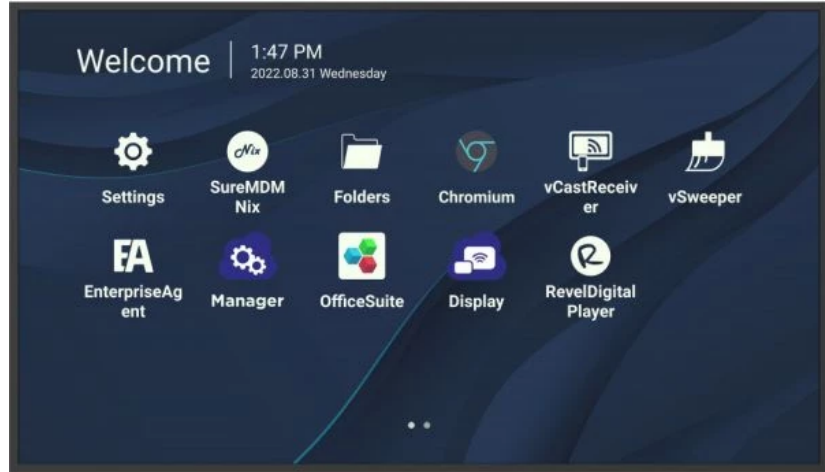

COMMERCIAL DISPLAY CDE6530

Key Features

- Wireless presentation for upgraded efficiency
- Single cable via USB-C with 65W power delivery
- 24/7 Sustainable video playback for continuous communication
- Remote device management with myViewBoard Manager
- ProAV compatibility with Crestron, Extron, and AMX

Product Description

With stunning 4K Ultra HD resolution, high brightness, and landscape and portrait modes, the CDE30 Series offers continuous and sustainable 24/7 display for both corporate and campus communication. Purpose-engineered for ease of use, the display is equipped with a Quad Core SoC to run multiple operations seamlessly, and its USB-C one-cable solution sorts for effortless connection with external devices. Designed for easy-to-operate continuous multimedia playback, the CDE30 Series offers cable-free screen casting and screen sharing through myViewBoard Display and ViewBoard Cast, which also supports Airplay and Chromecast. Remote management via the intuitive myViewBoard Manager makes changing content, broadcasting, and software updates a breeze. Available in 6 sizes ranging from 43" to 98", complete with daisy-chain compatibility, the CDE30 Series meets and exceeds the communication needs of any campus or corporate spaces.

Visit Us www.viewsonic.com

DISPLAY

Panel Size:	65"
Type/ Tech:	TFT LCD Module. ADS type, DLED backlight
Display Area (mm):	1428.48 (H) x803.52 (V) (64.5" diagonal)
Native Resolution:	3840 x 2160
Aspect Ratio:	16:9
Colors:	1.07G (8bits + FRC-)
Brightness:	450 nits (typ.)
Contrast Ratio:	1200:1 (typ.), 5000:1 (DCR enabled)
Response Time:	8ms
Viewing Angles:	H = 178, V = 178 typ.
Backlight Life:	50,000 hours
Surface Treatment:	Anti-Glaire, 3H hardness, Haze 25%
Bezel:	14.7/14.7/14.7/14.7 mm (L/R/T/B)
Orientation:	Landscape & Portrait