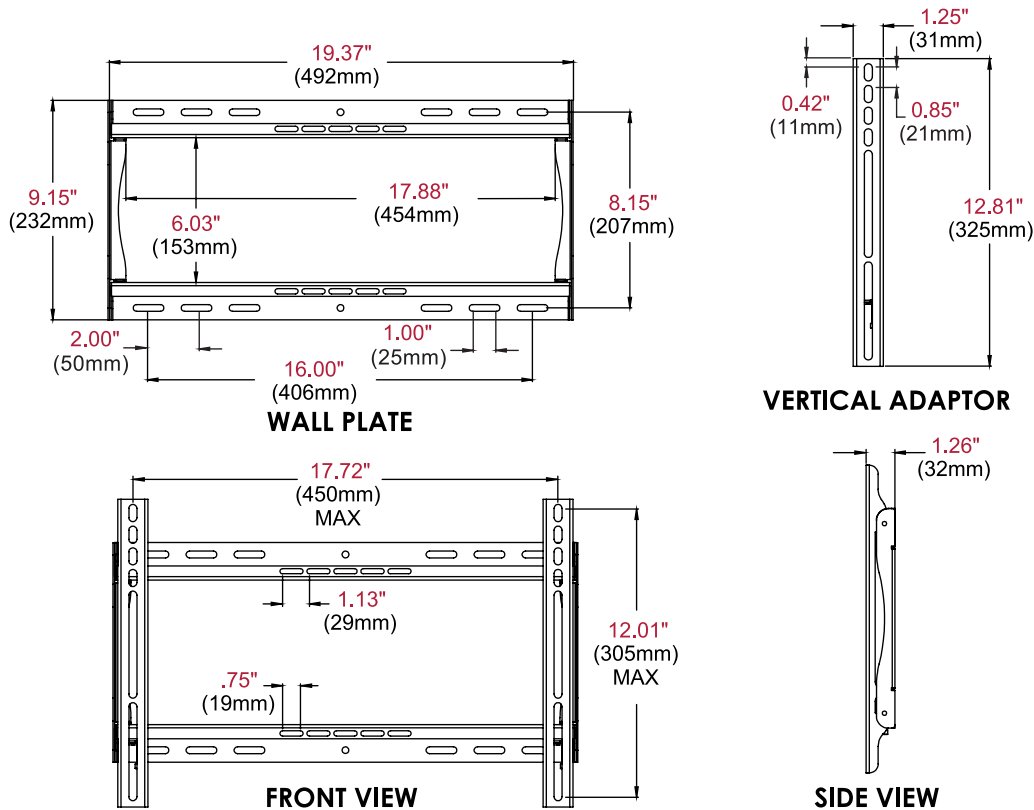

PF640	Paramount™ Universal Flat Wall Mount for 32" to 46" Displays

Product Specifications

	DIMENSIONS (W x H x D)	PRODUCT WEIGHT	LOAD CAPACITY	FINISH	AVAILABLE COLORS
PF640	19.37" x 12.81" x 1.26" (492 x 325 x 32mm)	3.65lb (1.66kg)	100lb (45kg)	Scratch resistant fused epoxy	Gloss black

Package Specifications

	PACKAGE SIZE (W x H x D)	PACKAGE SHIP WEIGHT	PACKAGE UPC CODE	PACKAGE CONTENTS	UNITS IN PACKAGE
PF640	21.69" x 1.57" x 10.71" (551 x 40 x 272mm)	5.20lb (2.36kg)	735029252344	Wall mount, wall and display installation hardware, installation instructions	1

Accessories

ACC415: Metal Stud Fastener Kit

All dimensions = inch (mm)

Architect Specifications

The Paramount™ Universal Flat Wall Mount shall be a Peerless-AV model PF640 and shall be located where indicated on the plans. Assembly and installation shall be done according to instructions provided by the manufacturer.

Visit peerless-av.com to see the complete line of AV solutions from Peerless-AV, including outdoor displays, wireless, kiosks, digital audio, display mounts, projector mounts, carts/stands, and a full assortment of accessories.

Peerless-AV
2300 White Oak Circle
Aurora, IL 60502 USA
(800) 865-2112
(630) 375-5100
Fax: (800) 359-6500

Peerless-AV Europe
Unit 3 Watford Interchange
Colonial Way, Watford
Herts, WD24 4WP
United Kingdom
+44 (0) 1923 200100
Fax: +44 (0) 1923 200101

Peerless-AV de México
Ave de las Industrias 413
Parque Industrial Escobedo
Escobedo, N.L.,
Mexico 66050
+52 (81) 8384-8300
Fax: +52 (81) 8384-8360