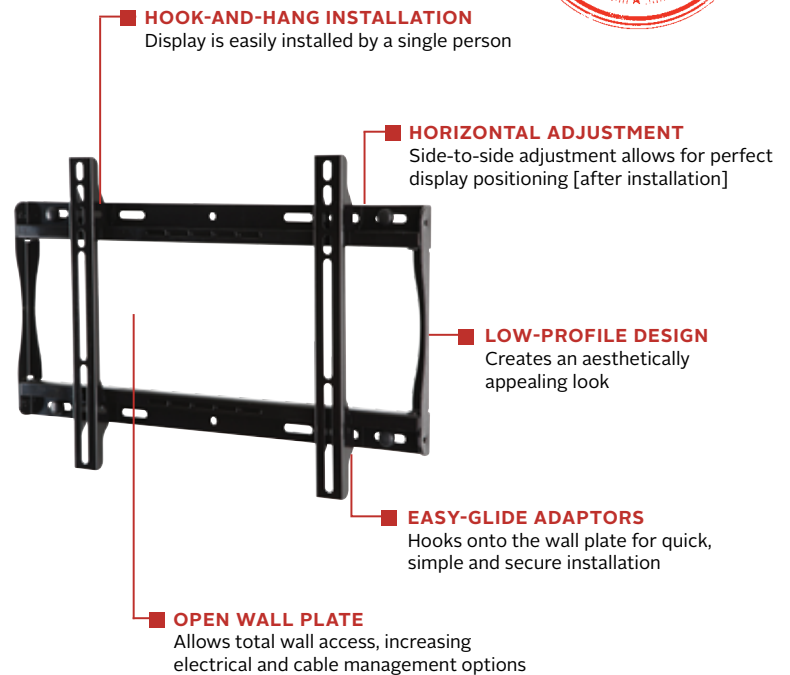

# Universal Flat Wall Mount

FOR 32" TO 46" DISPLAYS

The Paramount™ series wall mounts provide versatile and multi-functional features. With PF640, a low-profile design positions the display just 1.26" (32mm) from the wall. The Hook-and-Hang™ system offers easy, one-person installation of the display. The Easy-Glide™ adaptors hook onto the wall plate for a quick, simple, and secure installation. Achieve perfect positioning of the display with the side-to-side adjustment after installation.

*The PF640's design positions the display just 1.26" from the wall, perfect for almost any low-profile application.*

## Additional Features

- ✓ Universal mount fits displays with mounting patterns up to 450 x 305mm (17.72" W x 12.01" H)
- ✓ Low-profile design holds display only 1.26" (32mm)
- ✓ Horizontal display adjustment up to 6.00" (152mm) for centering display on wall
- ✓ Landscape to portrait mounting options increases installation versatility. Please check display dimensions against the wall plate when used in portrait mode\*
- ✓ Mounts to wood studs, concrete, cinder block or metal studs (metal stud accessory required)
- ✓ Includes all necessary wall and display attachment hardware
- ✓ Design is UL listed and tested to four times stated load capacity

Comes in color packaging with included installation hardware and easy to follow instructions.

info@peerless-av.com  
peerless-av.com

peerless-AV®

<b>PF640</b>	Paramount™ Universal Flat Wall Mount for 32" to 46" Displays
--------------	--