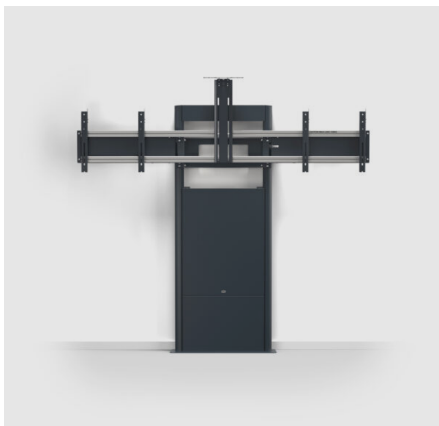

ARTICLE NUMBER

K05-149-2

Presence W/F Fixed VC 120 800x400 DG

INCLUDED PRODUCTS

SMS Presence W/F Fixed Covers DG
1 x 05-032-2

SMS Presence W/F Fixed Body
1 x 05-019-2

SMS Presence Mob VC 800x400 Holder
1 x 05-022-6

INFO

PLACEMENT	Wall/Floor
MULTI DISPLAY	Yes
VESA HORIZONTAL	200 - 800
VESA VERTICAL	200 - 400
MAX WEIGHT [KG]	120
SCREEN SIZE	max 2x65"
WARRANTY [YEARS]	5