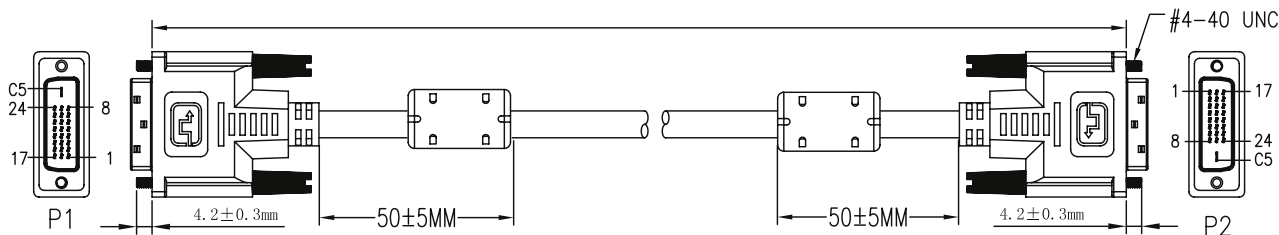

## INLINE® DVI-D KABEL, DIGITAL 24+1 STECKER / STECKER, DUAL LINK, 2 FERRITE

DVI-D Kabel 24+1 Stecker auf 24+1 Stecker

- Dual-Link
- mit 2 Ferritkernen

### 1. MATERIAL

- 1.1 HDMI CABLE: (7/0. 10BC\*1P+7/0. 10BC+AM)\*7PCS+7/0. 12BC\*3C+7/0. 12BC\*1P+AM+7/0. 12BC+128/0. 12ALM+PVC BLACK JACKET  
OD:  $\varnothing 7.3 \pm 0.2$  mm  
CABLE MARKING: INLINE VW-1 DVI CABLE 80°C 30V
- 1.2 DVI (24+1) MALE TO MALE: BLACK INSULATION, GOLD PLATED CONTACTS NICKEL PLATED SHELL.
- 1.3 THUMB SCREW TO BE MOLDED BLACK PVC. GOLD PLATED SCREW.
- 1.4 FERRITE CORE (14. 3\*9. 0\*28. 5mm) TO BE
- 1.5 ALL HOOD: MOLDED BLACK PVC.

### 2. ELECTRICAL

- 2.1 100% OPEN AND SHORT TEST
- 2.2 CONDUCTOR RESISTANCE: 5 OHMS MAX
- 2.3 INSULATION RESISTANCE: 10 MEGOHMS MIN

3. ALL MATERIALS ARE REACH COMPLIANT.

Art. Nr.	EAN	Länge
17772	4043718003129	2 m
17783	4043718023325	3 m
17775	4043718177752	5 m
17779	4043718019557	10 m