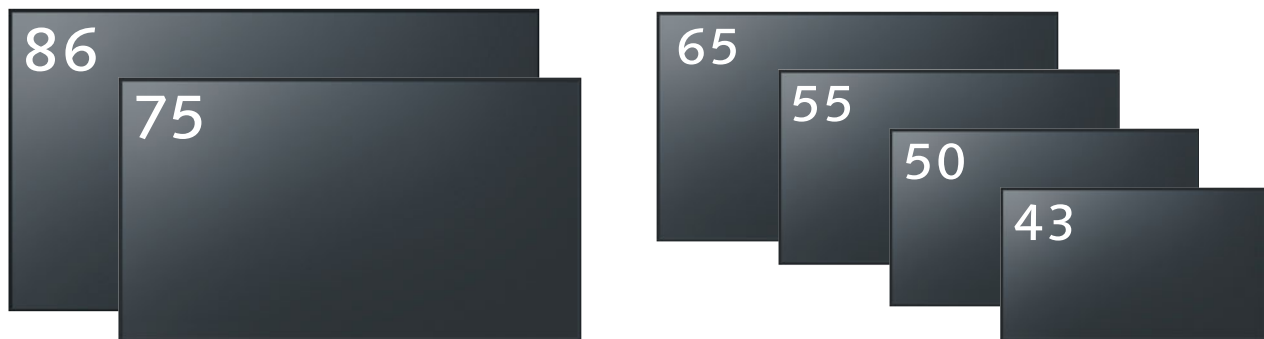

Professional 4K Displays Ideal for Widening Needs of Corporates and Classrooms

EQ2 Series						
	TH-86EQ2	TH-75EQ2	TH-65EQ2	TH-55EQ2	TH-50EQ2	TH-43EQ2
Screen Size	86-inch class	75-inch class	65-inch class	55-inch class	50-inch class	43-inch class
Brightness	500 cd/m ²					
Contrast	1200:1				5000:1	1200:1
Resolution	4K (3840 x 2160)					