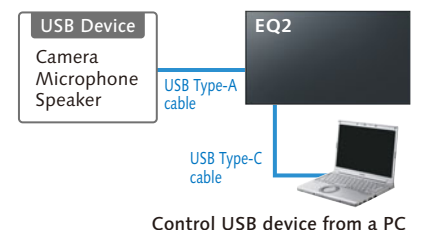

• Scalability that enables cooperation with various systems

Equipped with HDMI (x 3), PC and USB Type-C video input terminals, it can connect external devices according to the usage environment. Supports the Intel® SDM specification slot standard for easy collaboration in a meeting or classroom.

• Enhanced functions useful for communication

Features a built-in whiteboard function to annotate the display screen and zoom in and out using a mouse. USB devices can be connected to the display via a USB Type-A cable and controlled using a PC connected to the EQ2 via the USB Type-C port. If a camera or speakerphone is permanently connected to the display in a conference room, a user can just plug in their PC and immediately control the device to start the meeting.