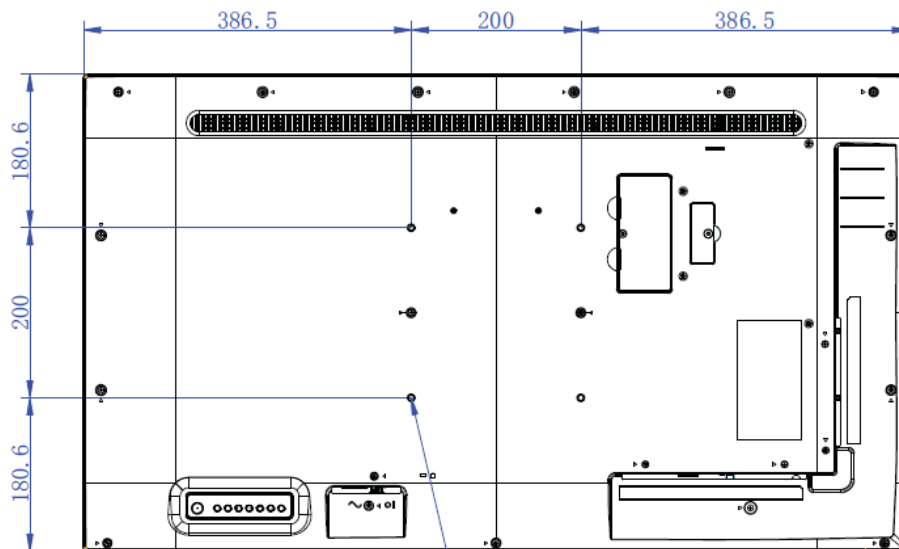

Because it matters

Data Sheet

In – output bottom:

In – output side:

Dimension:

WALL MOUNT SCREW THREAD DEPTH :
4-M6x15mm

ST4302S

Subject to change without notice
Last update 06.09.2021