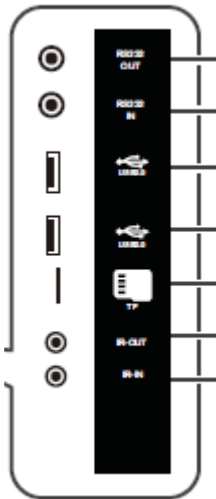

Because it matters

Data Sheet

In – output bottom:

In – output side:

Dimension:

WALL MOUNT SCREW THREAD DEPTH :
4-M6x15mm

ST4302S

Subject to change without notice
Last update 06.09.2021