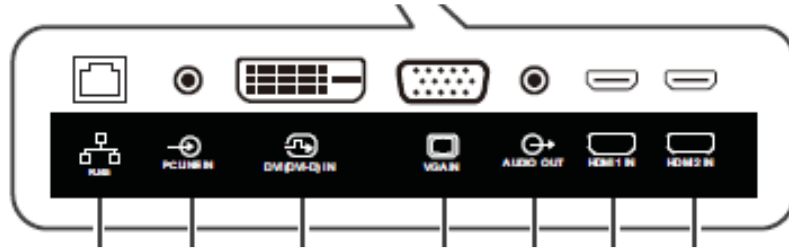

Because it matters

Data Sheet

In – output bottom:

In – output side:

Dimension:

WALL MOUNT SCREW THREAD DEPTH :
4-M6x15mm

ST4302S

Subject to change without notice
Last update 06.09.2021