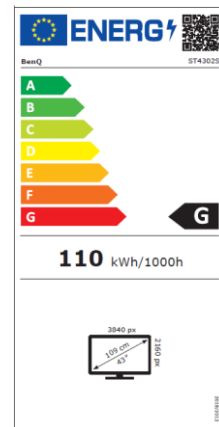

Data Sheet

BenQ ST4302S

Large Format Display

- 4K UHD 3840 x 2160
- Android 8.0 OS System
- Micro SD Cardreader
- Multiple Display Administrator
- X-Sign Support

HDMI

	Model : ST4302S
	Art. No. / EAN Code : 9H.F7GPT.RA2 / 471 8755 08693 9
Panel	Type : 109.2 cm / 43" Wide LED Panel with IPS Technology
	Native resolution : 3840 x 2160 4K UHD / 16:9
	Panel / Pixel pitch : 8 Bit / H/V 0.245 mm
	Coating : Antiglare Surface Haze 1%
	Max. colors : 1.07 billion
	Backlight : Direct LED
	Viewing angle H / V : 178° / 178°
	Contrast (static) : 1.200:1
	Brightness : 400 cd/m ²
	Response time : 8 ms
Input / Output	Input : Power AC, VGA, HDMI x2, DVI-D, RJ45, USB Type A x2, PC Audio In (3.5 mm), RS232, Micro SD card, IR in
	Output : Line out (3.5mm), RS232 out, IR out
Software	Multiple Display Control (MDA) : Supported OS: WinXP 32 bit, WinVista 32/64 bit SP2, Windows 7 32/64 bit
	OSD control on backside : 7 OSD-button and 1 Standby-button
	Features : Image Setting, Source / Volume Control, Sharpness Enhancement, 10 Bit color processing, Total turn-on time, Internal Temperature Sensor, CEC Control, RTC Function, FW Update (USB / OTA), Device Management Solution (DMS), WPS (office viewer App), X-Sign, Instashare
Extra	Internal speaker : 10 Watt x 2
	Storage : 16 GB
	Mounting : 200 x 200 mm
	Mounting direction : Landscape
	Operating hour per day : 18 / 7
Energy	Power supply : Internal
	Voltage for operation : 100 ~ 240 VAC ; 50 - 60 Hz
	Power consumption (typ.) : 110 W
	Sleep mode / Off : < 0.5 W / 0.5 W
Certification	Safety : CE, EnergyStar 8.0
Environment	Operation : + 0 ~ +40°C ; 10 ~ 80% Humidity
	Storage : -20 ~ +60°C ; 10 ~ 80% Humidity
Characteristic	Weight net : 10.7 kg
	Housing color / Material : black / Metal
	Bezel width (T/B/L/R) : 13.9 / 13.9 / 13.9 / 13.9 mm
	Dimension (W x H x D) : 973.0 x 561.2 x 63.5 mm
	Standard accessories : Power- / HDMI- / RS232- cable
	Remote incl. batteries, Shortguide
	Warranty terms : 3 years on-site exchange