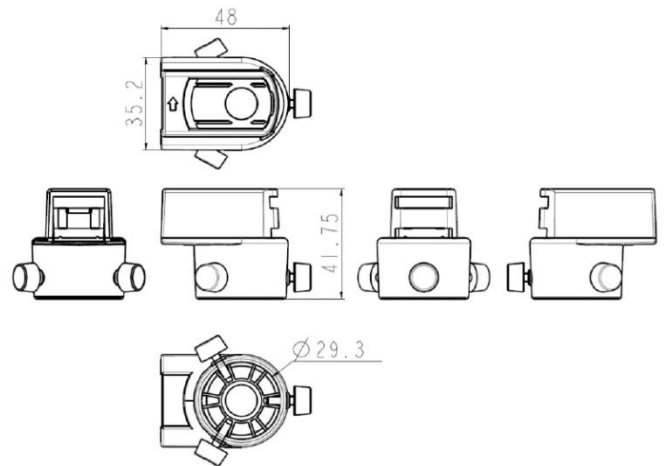

Microscope Attachment Lens for M-series

(Model Code #1371)

- **Compatible to ELMO Visualiser/Document Camera M series (MX-1/MX-P/MA-1/MO-2)**