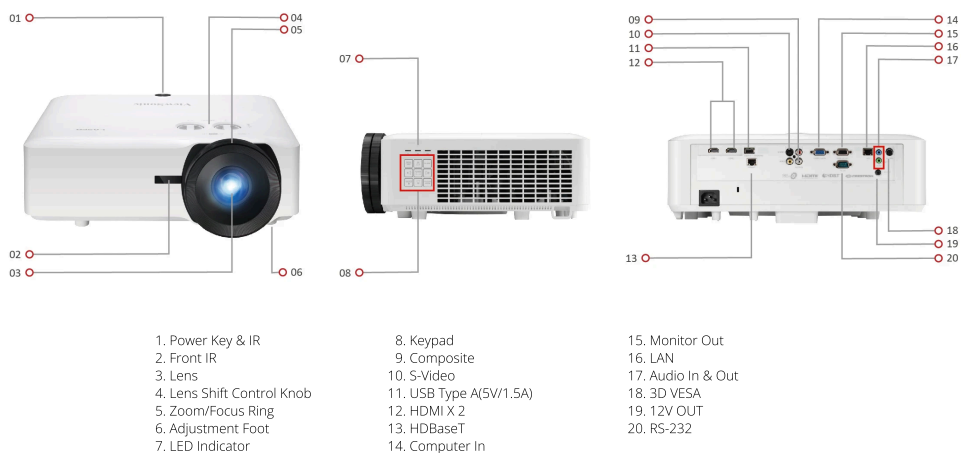

Product Description

The LS921WU is an advanced 6,000 ANSI Lumens WUXGA short throw installation projector. Adopting 2nd generation Laser Phosphor technology, the LS921WU offers high and consistent brightness with a lifespan of 20,000 hours and a screen size of up to 200". Short throw ratio, 1.1x optical zoom, wide lens shift, 360° projection, and portrait mode combine for incredible flexibility to create a truly immersive experience, especially ideal for blending projection applications in restaurants, gyms, and simulation/experience centres. Dual HDMI 2.0b / HDCP 2.2 ports ensure access to original 4K quality content with HDR/HLG formats supported. Add to that the compact size and built-in HDBaseT for the perfect mix of high-quality projection and cost-effectiveness.

INPUT

Computer in (share with component):	1
Composite:	1
S-Video:	1
HDMI:	2 (HDMI 2.0, HDCP 1.4/2.2)
Audio-in (3.5mm):	1
Audio-in (RCA R/L):	1
3D VESA (Sync):	1
HDBaseT:	1

OUTPUT

Monitor out:	1
Audio-out (3.5mm):	1
Speaker:	10W x2
USB Type A (Power):	1 (5V/ 1.5A)
12V Trigger (3.5mm):	1

CONTROL

RS232 (DB 9-pin male):	1
RJ45 (LAN control):	1
USB Type A (Services):	1 (share with USB A Output)

OTHERS

Power Supply Voltage:	100-240V+/- 10%, 50/60Hz (AC in)
Power Consumption:	Normal: 450W Standby: <0.5W
Operating Temperature:	0~40°C
Carton:	Brown
Net Weight:	6.5
Gross Weight:	9
Dimensions (WxDxH) with Adjustment Foot:	405x305x145mm
Packing Dimensions:	515x490x276mm
OSD Language:	English, French, Spanish, Thai, Korean, German, Italian, Russian, Swedish, Dutch, Polish, Czech, T-Chinese, S-Chinese, Japanese, Turkish, Portuguese, Finnish, Indonesian, India, Arabic, Vietnamese, Greek, total 23 languages
User Guide Language:	English, S-Chinese, T-Chinese, Indonesian, Finnish, French, German, Italian, Japanese, Korean, Polish, Portuguese, Russian, Spanish, Swedish, Turkish, Arabic, Czech, Thai, Vietnamese, total 20 languages