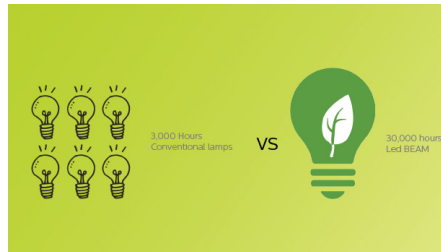

Advanced LED Light Source

The powerful LED light source displays rich, vivid colors and will last up to 30,000 hours. You won't need to replace it, it lasts 20 years if used 4h per day! In addition, the power consumption is far lower than a regular lamp based projector: a bigger screen, an immersive experience with an eco friendly device!