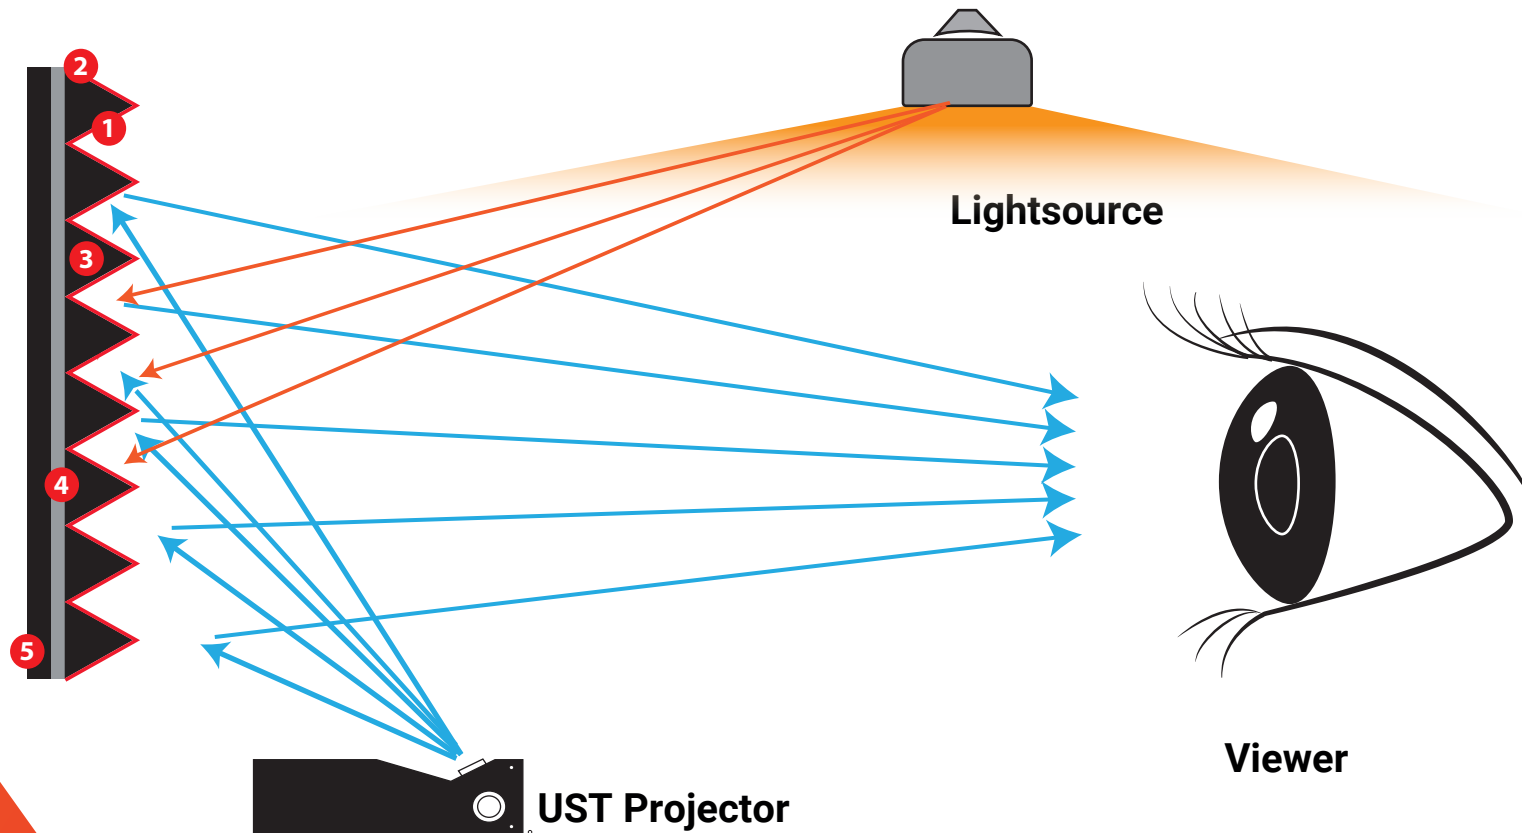

HOW IT WORKS

ULTRA SHORT THROW (UST) AMBIENT LIGHT REJECTING (ALR)

- 1 White reflector
- 2 Black, absorbing area
- 3 Screen structure
- 4 Structuring substrate
- 5 Back coating