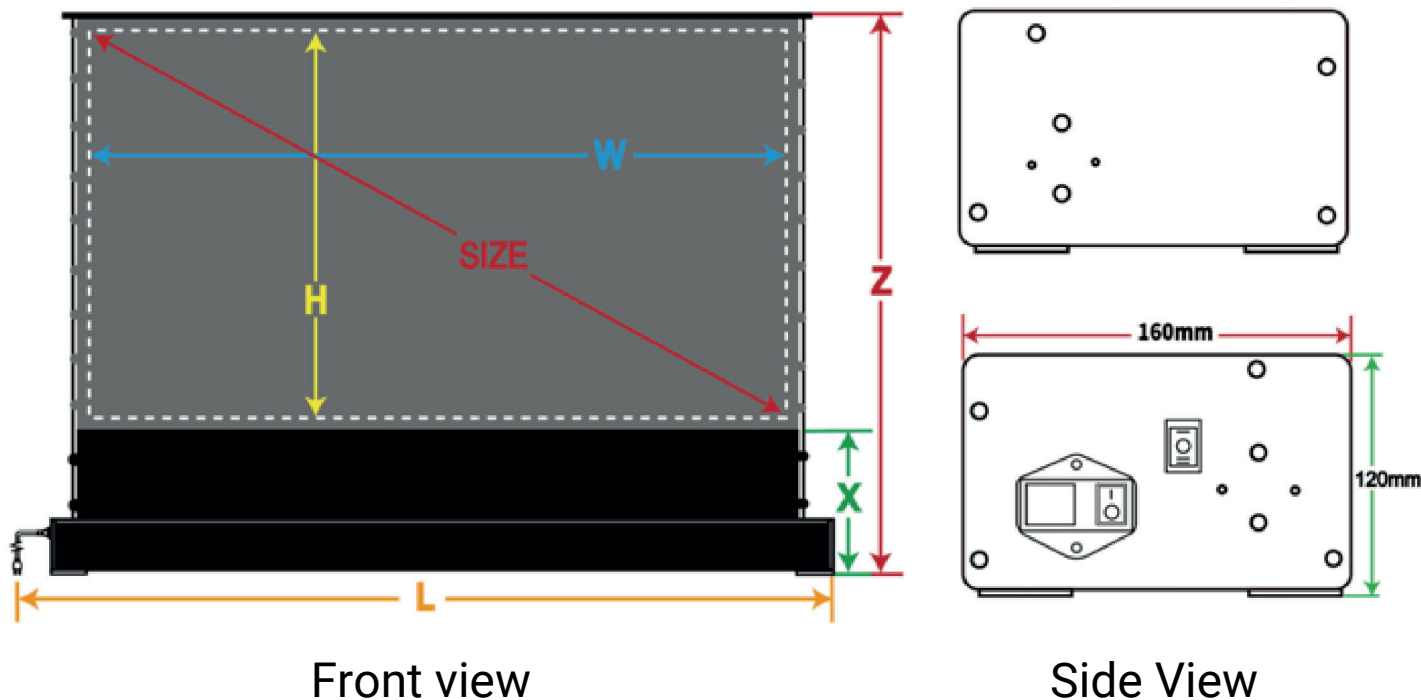

Our UST contrast fabric is suitable for all current and future projectors resolutions around Full HD, 4K and up to 8K due to its special fabric structure. Unique is the viewing angle of 170 degrees, so that all viewers on the sofa can enjoy this without restriction. celexon's CLR UST contrast fabric has been subjected to various tests and has been extremely positively reviewed and ensures unclouded picture enjoyment in all rooms without having to darken the room.

HomeCINEMA

CLR-UST-FABRIC FOR

HIGH CONTRAST AND 8K

ACCURATE IMAGE REPRODUCTION

Technical Data

FORMAT 16:9

Diagonal Inch	Viewing Area in mm		Housing Length incl. cable outlet in mm	Total extension height in mm	Black edge incl. Housing in mm	Package size in mm	Weight gross KG	Weight net KG
	W	H	L	Z	X	L W H		
100"	2214	1245	2431	1635	350	2500 240 210	28	26
110"	2435	1370	2687	1760	350	2740 240 210	31	29
120"	2656	1494	2910	1884	350	2970 240 210	33	31