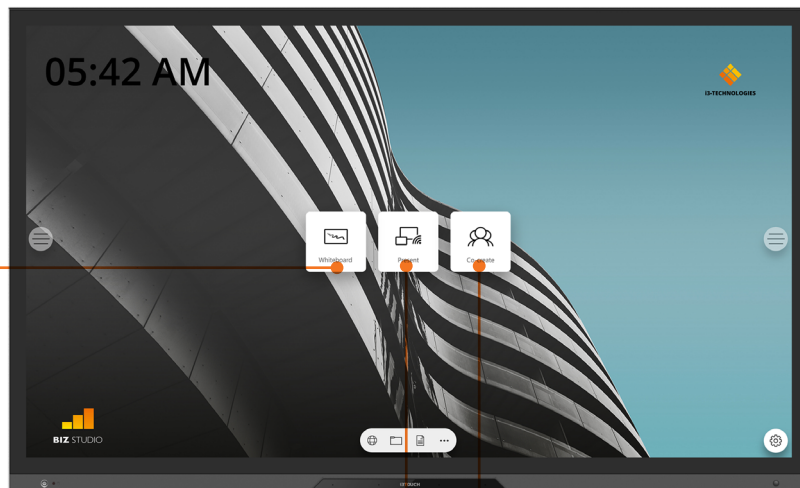

i3TOUCH PX

Professional capacitive touch display.

Write naturally.

Thanks to optical bonding inside the panel and the responsive, ergonomic, pressure-sensitive pen we can achieve a highly natural and precise writing experience.

Control all connected devices.

Connect all the latest devices to the screen with a USB-C cable. Just one cable for audio, video, power and touch. Enjoy having access to all the tools connected to the screen, such as a webcam or mic, straight from your laptop.

Jot down ideas, share with everyone.

Create, capture and share your ideas or notes in the integrated whiteboard solution. Share your notes instantly via email, USB or QR code.

Never run out of battery power.

The ultra-slim bezel and aluminium accents along with the sturdy craftsmanship create a pleasing high-end aesthetic.

Intuitive interface

Easily access your apps, change and rename input sources on the home screen, and navigate via the side menu.