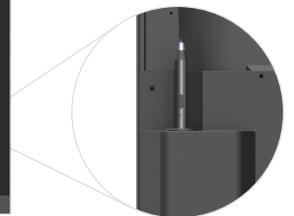

Present wirelessly from any device.

No more need for additional hardware. Present your screen wirelessly from any device on the i3TOUCH. All you need is the free app.

available with

Co-create / Learnhub

BIZ studio users can access campfire, and EDU studio users have quick access to i3Learnhub.

Compatible with i3ALLSYNC TOUCH

The i3TOUCH PX is also compatible with our hardware transmitter that allows screen sharing without installing any software.

4K Resolution

Let your content stand out with stunning 4K resolution providing accurate color and reliable image quality.

Energy efficient

The eco-friendly design comes with an extremely low power consumption, resulting in a A+ Energy label.

Active Pen

The ergonomic pen detects different levels of pressure and automatically activates the writing function in Windows ink supported apps as Microsoft Office 365.

Impress with strong craftsmanship

The ultra-slim bezel and aluminium accents along with the sturdy craftsmanship create a pleasing high-end aesthetic.

Intuitive interface

Easily access your apps, change and rename input sources on the home screen, and navigate via the side menu.