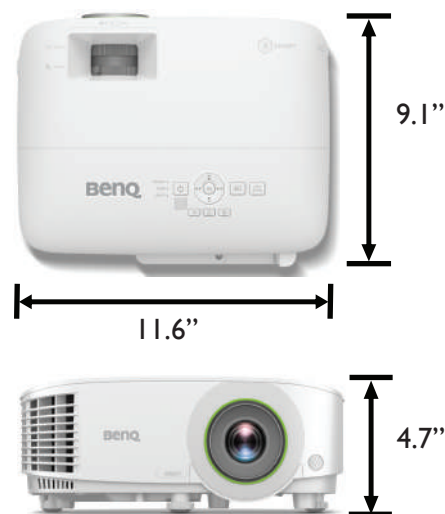

BenQ.us | BenQ.ca

BenQ is a registered trademark of BenQ Corp. All rights reserved. Product names, logos, brands, and other trademark featured or referred to in this material are the property of their respective trademark holders. Specifications subject to change without notice.

EH600

Business Projector

KEY FEATURES

- World's first Android-based business projector for huddle rooms
- Wireless display & mirroring capabilities across various platforms (Mac/iOS, Android, or PC) for simple and easy presentations
- Smart projector with built-in Firefox browser to easily show your ideas during huddle sessions
- Over-the-air firmware upgrade to ensure your projector is always up to date
- Quality presentation with 3,500 lumens high brightness even in well-lit environments
- Low cost of ownership with up to 15,000 hrs lamp life and low energy consumption with SmartEco mode

DIMENSIONS