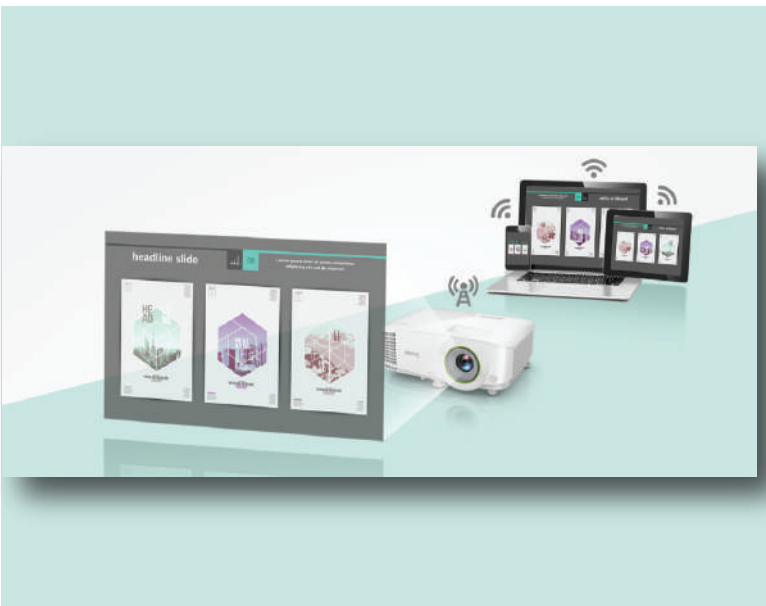

Keep Your EH600 Firmware Current with Over-The-Air Update

IT administrators can now update the firmware on the EH600 over the air whenever a new firmware is available. Eliminate the cable clutter and multiple dongles in your meeting room with the EH600. With wireless projection and mirroring capabilities, users can bring their smartphones, tablets, or laptops to instantly mirror to the projector. No more figuring out what ports your laptops have or what dongles you need.