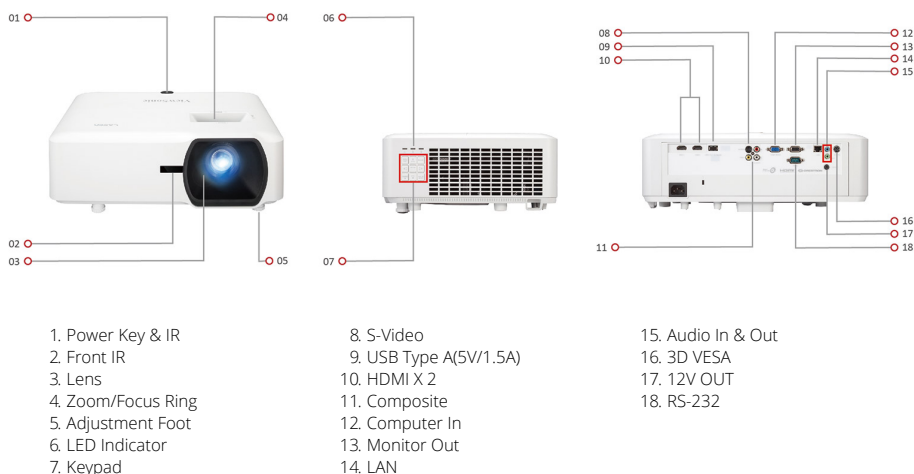

PROJECTOR LS750WU

Key Features

- 5,000 ANSI Lumens offering bright images in any environment
- 2nd generation Laser Phosphor technology with 20,000 hours lifespan
- 360° projection and 1.3x optical zoom for flexible installation
- Cost-effective compact size
- Throw ratio match for a hassle-free equipment upgrade

Product Description

The ViewSonic LS750WU is a 5,000 ANSI Lumens WUXGA laser projector for installation. Adopting the 2nd generation laser phosphor technology, it offers high and consistent brightness for a reliable light source life of 20,000 hours. 1.3x optical zoom and 360° projection make for satisfying flexibility. In addition, the compact size and throw ratio match for a hassle-free equipment upgrade, ensuring the desired cost-effectiveness. The LS750WU serves as a reliable projector to ensure your installations are smooth and sound, especially ideal for medium-to-large meeting/training rooms and public displays.

INPUT

Computer in (share with component):	1
Composite:	1
S-Video:	1
HDMI:	2 (HDMI 1.4a/HDCP1.4 x2)
Audio-in (3.5mm):	1
Audio-in (RCA R/L):	1
3D VESA (Sync):	1
RJ45 Input:	1 (LAN control)

OUTPUT

Monitor out:	1
Audio out (3.5mm):	1
Speaker:	10W x2
USB Type A (Power):	1 (5V/ 1.5A) (share with service)
12V Trigger (3.5mm):	1 (3.5mm)

CONTROL

RS232 (DB 9-pin male):	1
RJ45:	1

OTHERS

Power Supply Voltage:	100-240V+/- 10%, 50/60Hz (AC in)
Power Consumption:	Normal: 430W Standby: <0.5W
Operating Temperature:	0~40°C
Net Weight:	5.9kg
Dimensions (WxDxH) with Adjustment Foot:	405x305x145mm