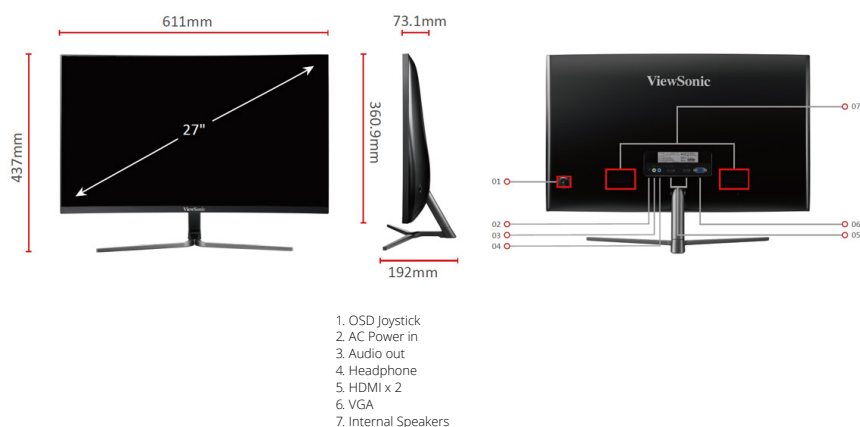

## DISPLAY

Display Size (in.):	27
Viewable Area (in.):	27
Panel Type:	VA Technology
Resolution:	1920 x 1080
Resolution Type:	FHD
Static Contrast Ratio:	3,000:1 (typ)
Dynamic Contrast Ratio:	80M:1
Light Source:	LED
Brightness:	280 cd/m2 (typ)
Colours:	16.7M
Colour Space Support:	8 bit (6 bit + A-FRC)
Aspect Ratio:	16:9
Response Time (MPRT):	1ms
Viewing Angles:	178° horizontal, 178° vertical
Backlight Life (Hours):	30000 Hrs (Min)
Curvature:	1800R
Refresh Rate (Hz):	144
Adaptive Sync:	FreeSync
Blue Light Filter:	Yes
Flicker-Free:	Yes
Colour Gamut:	NTSC: 88% size (Typ) sRGB: 120% size (Typ)
Pixel Size:	0.311 mm (H) x 0.311 mm (V)
Surface Treatment:	Anti-Glare, Hard Coating (3H)

## DIMENSIONS (METRIC) (WXHXD)

Packaging (mm):	680 x 510 x 144
Physical (mm):	611 x 437 x 192
Physical Without Stand (mm):	611 x 361 x 73