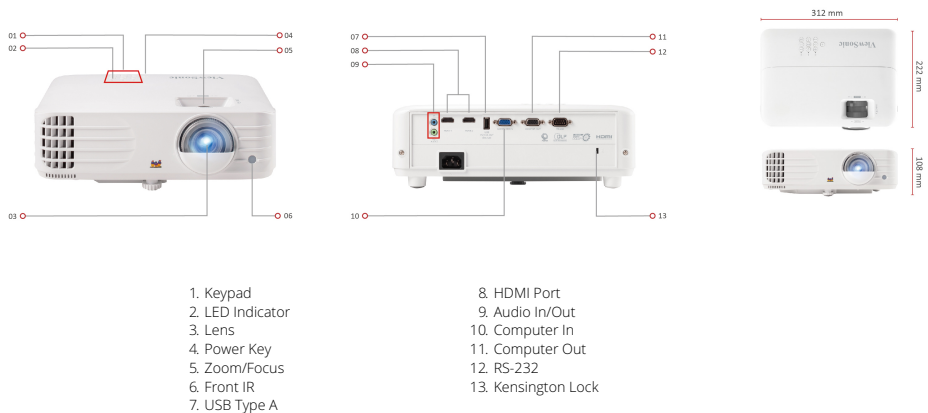

## Product Description

The ViewSonic PX703HD is a practical Home Cinema Projector, featuring 3500 ANSI lumens, 1080p Full HD resolution, and ViewSonic's exclusive SuperColor™ technology, which together produce the finest of details and stunning colour in any medium sized space. The projector comes with an energy-saving SuperEco+ mode that reduces power consumption and extends lamp life to up to 20,000 hours, reducing the frequency of lamp replacement and lowering maintenance costs. Digital lens shift and H/V keystone help users easily set up the projector at any angle. Dual HDMI input and USB power supply further increase the flexibility of the user's entertainment experience.

Visit Us  [www.viewsonic.com](http://www.viewsonic.com)

**SPECIFICATION**

Projection System:	0.47" 1080p
Native Resolution:	1920x1080
DMD Type:	DC3
Brightness:	3500 ANSI Lumens
Contrast Ratio with SuperEco Mode:	12000:1
Display Colour:	1.07 Billion Colours
Light Source Type:	Lamp
Light Source Life (Normal):	5000
Light Source Life (SuperEco):	20000
Lamp Watt:	203W
Lens:	F=1.9-2.47, f=12-15.6mm
Projection Offset:	110%+/-6%
Throw Ratio:	1.13-1.47
Optical Zoom:	1.3x
Digital Zoom:	0.8x-2.0x
Image Size:	30"-300"
Throw Distance:	0.75m-9.76m (100"@2.5m)
Keystone:	+/- 40° (V)
Lens Shift V. Range:	Yes (+/- 5%)
Audible Noise (Normal):	31dB
Audible Noise (Eco):	27dB
Input Lag:	16ms
Resolution Support:	VGA(640 x 480) to WUXGA_RB(1920 x 1200) *RB-Reduced Blanking
HDTV Compatibility:	480i, 480p, 576i, 576p, 720p, 1080i, 1080p
Video Compatibility:	NTSC, PAL, SECAM
Horizontal Frequency:	15K-102KHz
Vertical Scan Rate:	23-120Hz

**INPUT**

Computer in (share with component):	1
HDMI:	2 (HDMI 1.4/ HDCP 1.4)
Audio-in (3.5mm):	1

**OUTPUT**

Monitor out:	1
Audio out (3.5mm):	1
Speaker:	10W
USB Type A (Power):	1 (5V/ 1.5A)

**CONTROL**

RS232 (DB 9-pin male):	1
------------------------	---