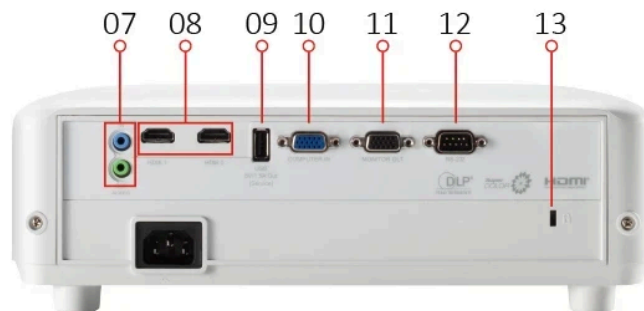

Key Features

- SuperEco+ Mode
- Customized user modes
- 5V/1.5A USB power for wireless dongle
- Dual HDMI inputs
- SuperColor™ technology

Product Description

The ViewSonic PG701WU is a high brightness WUXGA projector with 1920 x 1200 resolution and a 16:10 aspect ratio. The 3,500 ANSI lumens of brightness allows the PG701WU to project images in full depth and detail, even in brightly lit medium-sized spaces, such as meeting rooms or classrooms. Its new SuperEco+ mode extends the projector's lamp life of up to 20,000 hours, effectively reducing lamp replacement and maintenance costs. In addition, the dual HDMI ports allow you flexibly connect to your laptop, PC, and other high definition devices for presentation files or multimedia applications. Lastly, the USB Type A with power supply provides connectivity to a USB dongle for a wireless presentation.

- | | |
|--------------------|---------------------------|
| 1. Keypad | 8. Dual HDMI |
| 2. LED indicator | 9. USB Type A |
| 3. Power Key | 10. Computer In |
| 4. Zoom/Focus | 11. Monitor Out |
| 5. Front IR | 12. RS232 |
| 6. Projection Lens | 13. Kensington® Lock Slot |

INPUT

Computer in (share with component):	1
HDMI:	2 (HDMI 1.4/ HDCP 1.4)
Audio-in (3.5mm):	1

OUTPUT

Monitor out:	1
Audio-out (3.5mm):	1
Speaker:	2W
USB Type A (Power):	1 (5V/1.5A)

CONTROL

RS232 (DB 9-pin male):	1
USB Type A (Services):	1 (share with USB A Output)