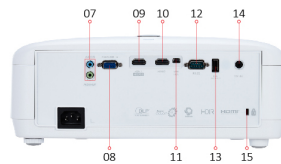

01. Power key & Top IR
02. Keypad
03. LED indicator
04. Front IR
05. Zoom/Focus
06. Projection lens
07. Audio in/out

08. Computer in
09. HDMI 1 (HDCP 2.2)
10. HDMI 2
11. Mini USB for service
12. RS232
13. USB 5V/1.5A out
14. 12V Trigger

15. Kensington lock

Visit Us  www.viewsonic.com

SPECIFICATION

Projection system:	0.47" 4K UHD
Native Resolution:	3840x2160
DC type:	DC3
Brightness:	3500 ANSI Lumens
Contrast Ratio with SuperEco mode:	12000:1
Display Colour:	1.07 Billion Colours
Light Source:	Lamp
Light source life (Nor/SuperEco):	4000/15000
Lamp Watt:	240W
Lens:	F=1.94-2.06, f=15.57-18.67mm
Projection Offset:	120% +/-6%
Throw Ratio:	1.47-1.76
Image size:	30" - 300"
Throw Distance:	0.97m-11.69m (100"@3.26m)
Keystone:	±40° (Vertical)
Optical Zoom:	1.2x
Audible Noise (Eco):	27dB (Silence mode)
Resolution Support:	VGA (640 x 480) to 4K (3840 x 2160)
HDTV Compatibility:	480i, 480p, 576i, 576p, 720p, 1080i, 1080p,2160p
Horizontal Frequency:	15K~135KHz
Vertical Scan Rate:	23~120Hz

INPUT

Computer in (D-SUB 15 pin):	1
Audio-in (3.5mm):	1
HDMI (HDCP):	2 (HDMI 2.0/HDCP2.2 x1, HDMI1.4/HDCP 1.4 x1)

OUTPUT

Audio out (3.5mm):	1
Speaker:	10W
USB type A (Power):	1 (5V/1.5A)
12V Trigger:	1

CONTROL

RS232:	1
USB type mini B (Services):	1

OTHERS

Power Supply Voltage:	100-240V+/- 10%, 50/60Hz AC
Power Consumption:	Normal: 330WStandby: <0.5W
Operating Temperature:	0~40°C
Carton:	Color
Net Weight:	4.2kg
Dimensions (WxDxH) w/adjustment foot:	332x261x135mm
Language:	English, French, Spanish, Thai, Korean, German, Italian, Russian, Swedish, Dutch, Polish, Czech, T-Chinese, S-Chinese, Japanese, Turkish, Portuguese, Finnish, Indonesian, Arabic, Vietnamese