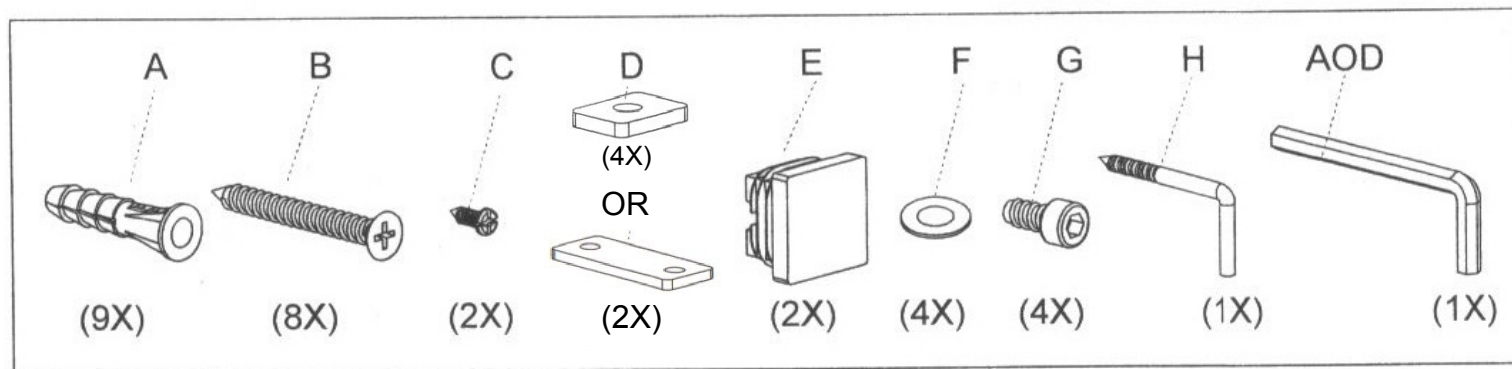

## Mounting For 75cm Wall Bracket

### Mounting Equipment

Screen side	Dimensions(in mm)		
	L1	A	B
200x200cm	2178	1800	500
213x213cm	2308	1920	550
244x244cm	2618	2200	600
300x300cm	3178	2700	650
360x360cm	3718	3240	700

Warning Note: Max loading weight 20kgs for each bracket.