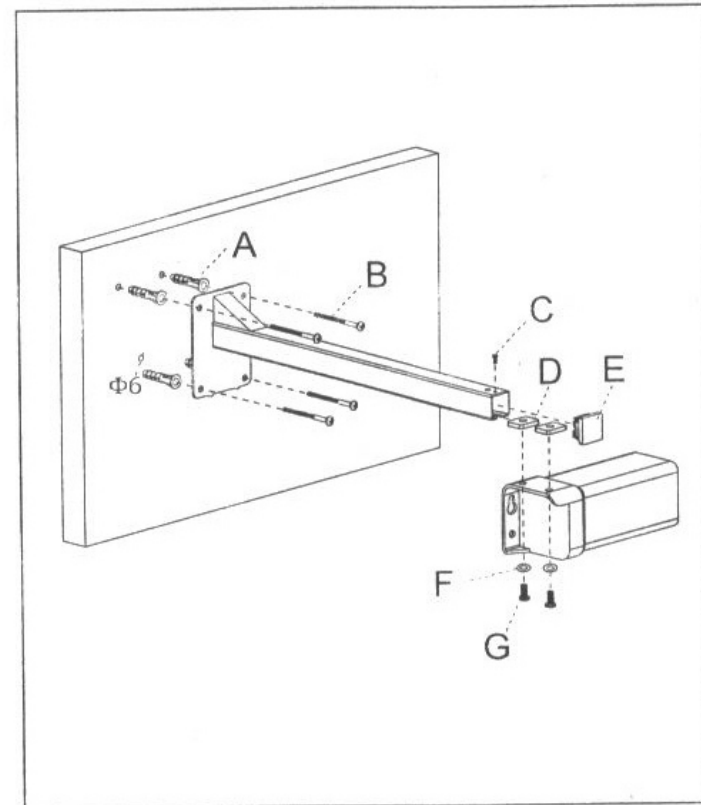

## Mounting For 75cm Wall Bracket

### Mounting Equipment

Screen side	Dimensions(in mm)		
	L1	A	B
200x200cm	2178	1800	500
213x213cm	2308	1920	550
244x244cm	2618	2200	600
300x300cm	3178	2700	650
360x360cm	3718	3240	700

Warning Note: Max loading weight 20kgs for each bracket.