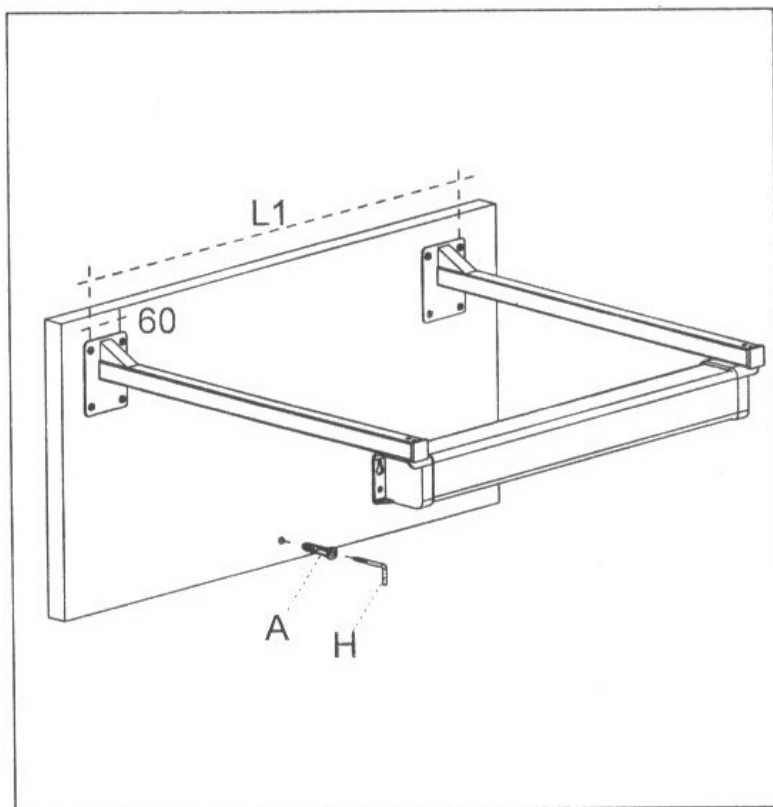

## Mounting For 75cm Wall Bracket

### Mounting Equipment

Screen side	Dimensions(in mm)		
	L1	A	B
200x200cm	2178	1800	500
213x213cm	2308	1920	550
244x244cm	2618	2200	600
300x300cm	3178	2700	650
360x360cm	3718	3240	700

Warning Note: Max loading weight 20kgs for each bracket.