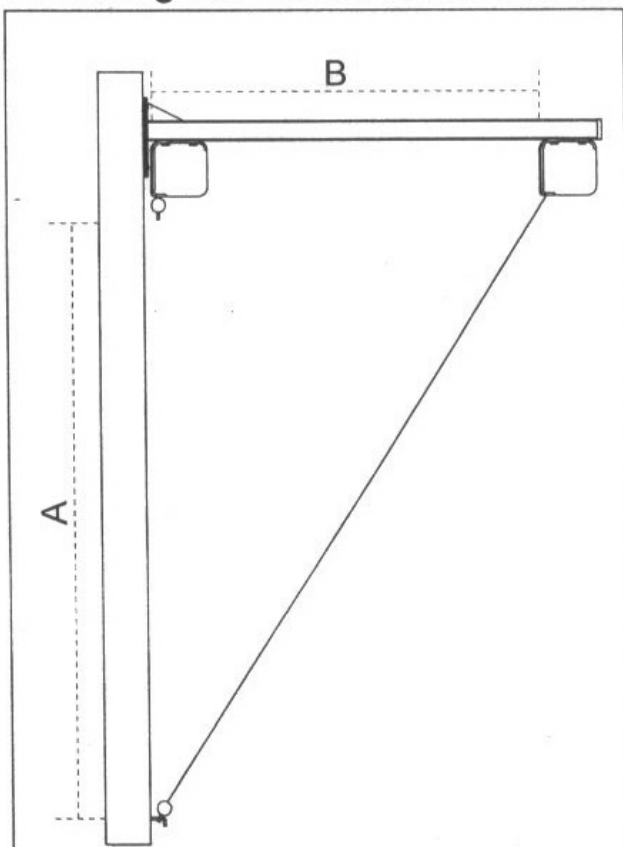

## Mounting For 75cm Wall Bracket

### Mounting Equipment

Screen side	Dimensions(in mm)		
	L1	A	B
200x200cm	2178	1800	500
213x213cm	2308	1920	550
244x244cm	2618	2200	600
300x300cm	3178	2700	650
360x360cm	3718	3240	700

Warning Note: Max loading weight 20kgs for each bracket.