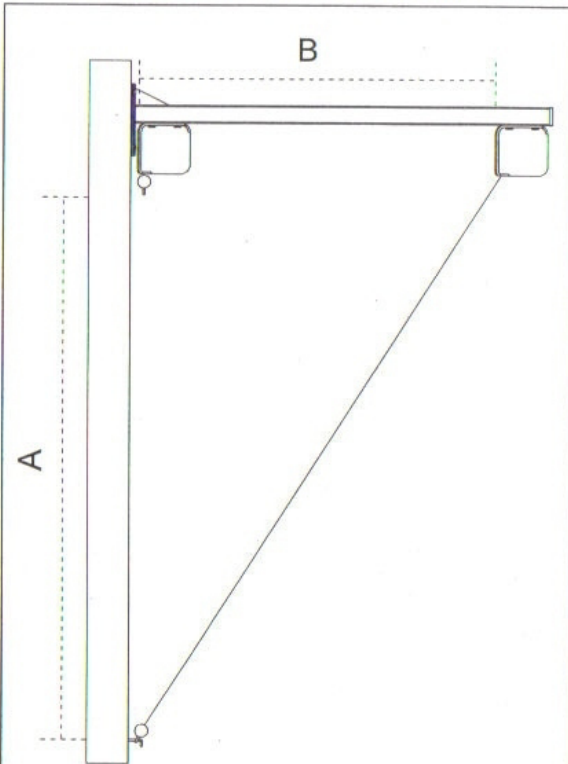

Mounting For 55cm Wall Bracket

Screen side	Dimensions(in mm)		
	L1	A	B
125x125cm	1440	1180	430
123x160cm	1778	1160	420
160x160cm	1778	1460	530
138x180cm	1978	1300	470
180x180cm	1978	1660	500

Mounting Equipment