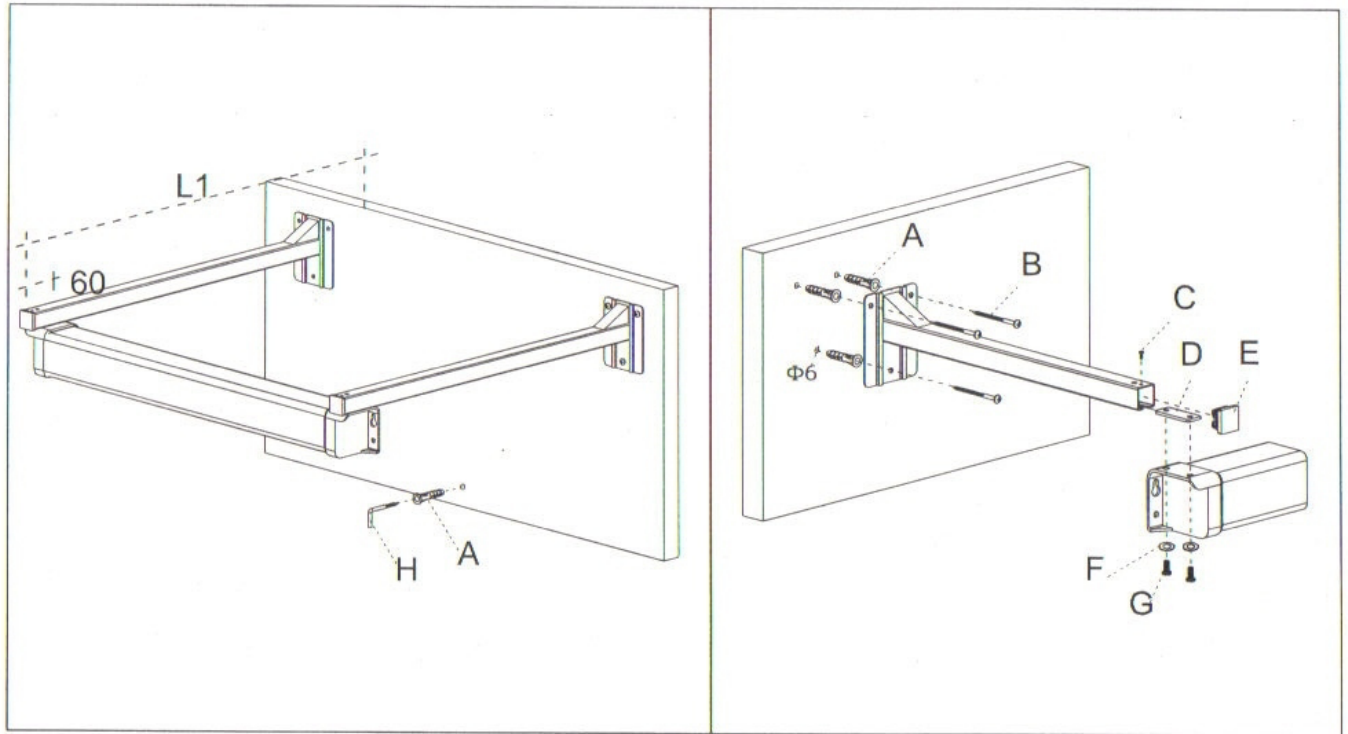

Mounting For 55cm Wall Bracket

Screen side	Dimensions(in mm)		
	L1	A	B
125x125cm	1440	1180	430
123x160cm	1778	1160	420
160x160cm	1778	1460	530
138x180cm	1978	1300	470
180x180cm	1978	1660	500

Mounting Equipment

Warning Note:Max loading weight 10kgs for each bracket.

All installation should be performed by licensed personnel and proper hardware should be used according to individual situation.