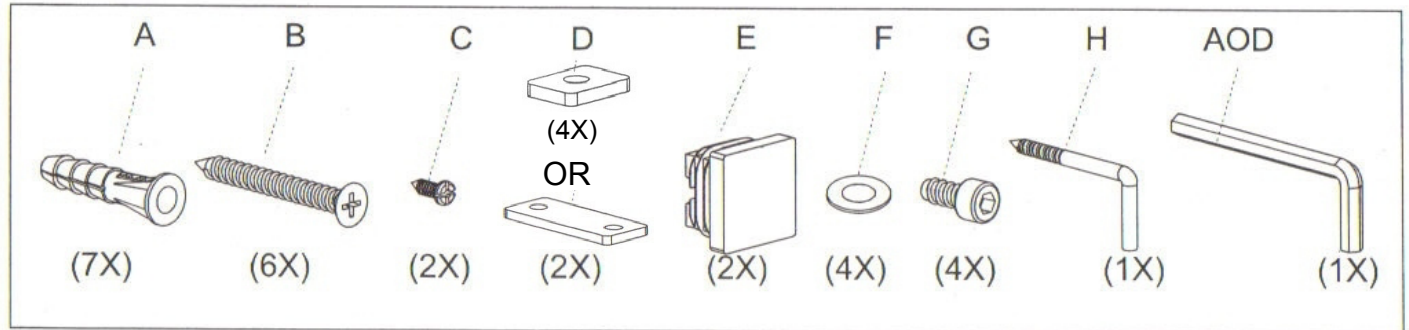

Mounting For 55cm Wall Bracket

Screen side	Dimensions(in mm)		
	L1	A	B
125x125cm	1440	1180	430
123x160cm	1778	1160	420
160x160cm	1778	1460	530
138x180cm	1978	1300	470
180x180cm	1978	1660	500

Mounting Equipment