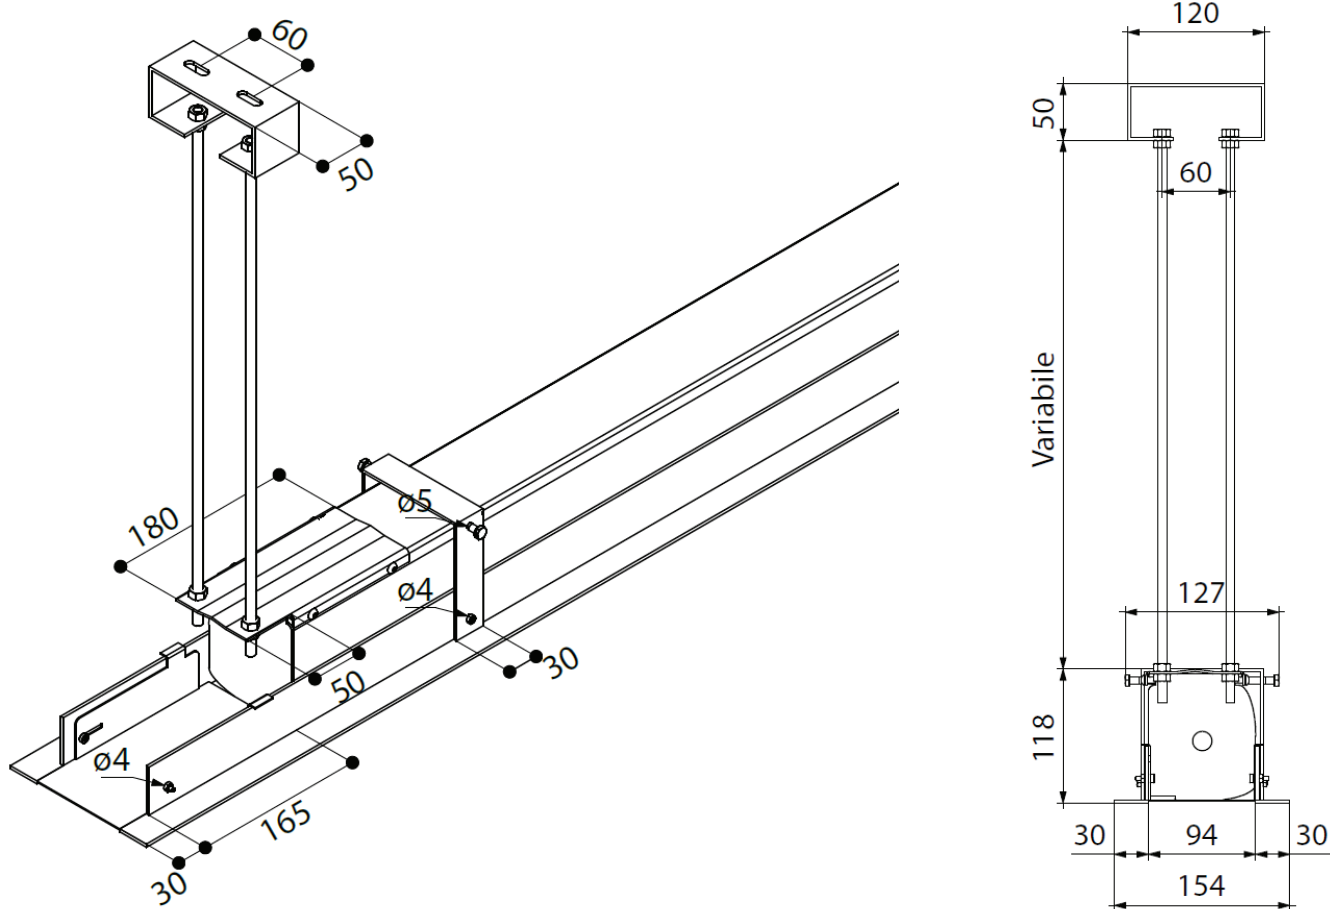

FRONT VIEW

* All dimensions provided in mm. We do not take responsibility for any mistakes or printing errors. Due to continuous technical improvements, we reserve the right to change design and specifications without prior notice.