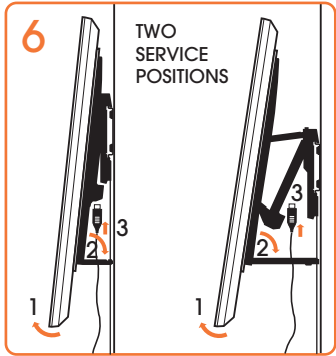

Designed and engineered in the Netherlands
More information on: www.vogels.com

VOGEL'S PRODUCTS BV, HONDSRUGLAAN 93, 5628 DB EINDHOVEN, THE NETHERLANDS