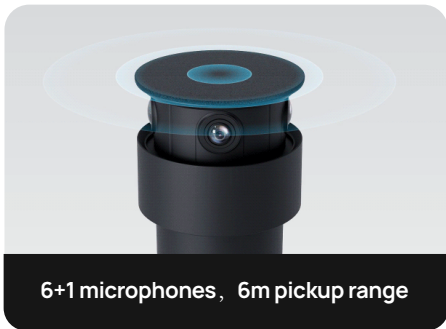

Smarter. Clearer. Center.

MTower

A camera that
Compatible with Yealink video devices
for front + center view

TRIPLE-EYE, SEVEN-MIC, AND AUTO-COVER.

MTower combines three **4K cameras** to deliver flawless coverage. The standout **telephoto lens**, with its 84.4° field of view, provides a clearer view for the one who seats at the subject seat, while the two 151° **wide-angle side cameras** ensure no participant is left out.

Triple eye view 322°

6+1 microphones, 6m pickup range

Magnetic levitation privacy shutter

Triple-eye camera

AI noise reduction

6m pickup range

Magnetic privacy shutter

BEST-VIEW SWITCHING AI FEATURE.

By placing a **Bar/Board** at the **front** of the room and the MTower **centrally** on the table, This AI feature can intelligently select and display the **optimal frontal view** of each participant, ensuring that the image consistently provides the best perspective. You ensure a consistent **face-to-face** view during conversations between in-room and remote participants.