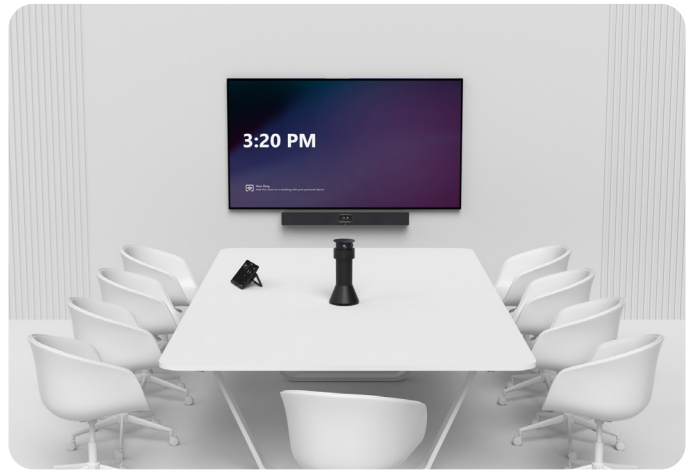

MVC S40 PLUS

Yealink now offers full support for the **S40 Plus bundle**, including the **SmartVision 40**, **MCore Pro**, **MTouch E2**, and **MTower**. With this all-in-one solution, you can enjoy a more **intelligent, effortless face-to-face meeting** experience while seamlessly integrating into the Yealink ecosystem.