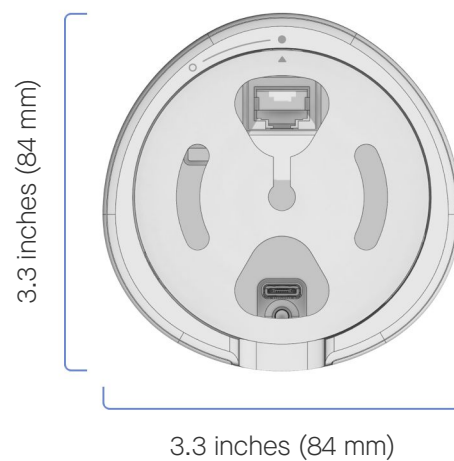

In the box

Neat Center
Ethernet cable: 9.8ft (3m)
Ceiling mount
Table mount

Optional Neat accessories

Ethernet cable: 16.4ft (5m)
PoE power injector*

*If using an alternative PoE power source, it must be compliant with the IEEE 802.3 af/at/bt PoE standard

Mounting options

**Free-standing
on a table**

**Fixed to a table
(with hidden or
exposed cabling)**

**Ceiling
mounted**

Screws for mounting to the table or ceiling are not included. A minimum of two diameter 6 mm screws must be used for a secure ceiling mount. The screws must be of the appropriate type for the material of the mounting surface. Mounting in the ceiling should only be performed by qualified personnel in line with applicable facility and state regulations.

Size and weight

Neat Center

Height: 11.7 inches (297 mm)

Width: 3.3 inches (84 mm)

Depth: 3.3 inches (84 mm)

Weight: 3.24 pounds (1,47 kg)

Setup and connectivity

Setup