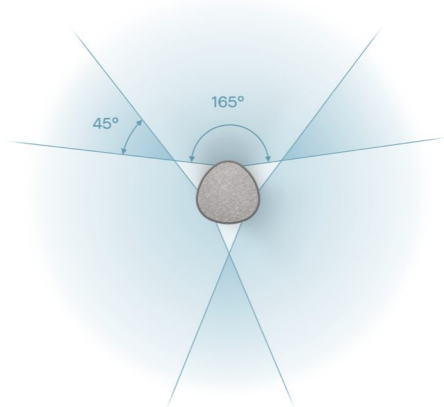

Neat Center

neat.

User manual

Neat Center

Accessory for video conferencing device

Neat Center is a companion device that frames people in the meeting room face-on, ensuring remote participants remain at the center of the conversation by clearly seeing and hearing everyone for complete meeting equity.

It's simple to set up, can be positioned anywhere for optimal viewing and audio, and extends the power of Neat devices and Neat Symmetry for a closer-than-ever hybrid working experience.

Broader vision

Neat Center broadens remote participants' view, giving them a 360° visual meeting experience when those in the room are talking among themselves and facing away from the primary video device.

Clearer sound

Size and weight

Neat Center

Height: 11.7 inches (297 mm)

Width: 3.3 inches (84 mm)

Depth: 3.3 inches (84 mm)

Weight: 3.24 pounds (1,47 kg)

Setup and connectivity

Setup