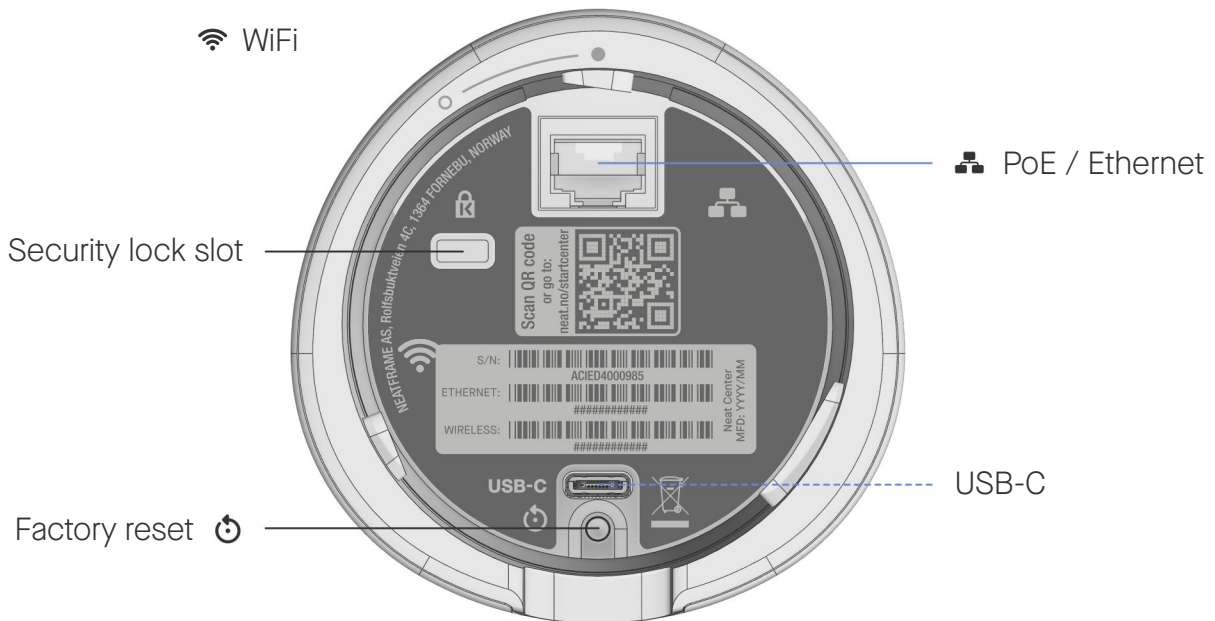

Setup and connectivity

Setup

Use the provided cables to set up the system. Connect the cables according to the illustration. Cables marked — are included. Cables marked - - - - are optional and not required for the system's basic use.

Requirements for a complete setup

Primary Neat device
PoE network or Network port and PoE power injector
Video service

Environmental requirements

Ambient operating temperature:
32° to 95° F / 0° - 35° C
Storage temperature: -4° - 140° F / -20° - 60° C
Relative humidity: 10% to 90%

Additional product information

<https://neat.no/center>