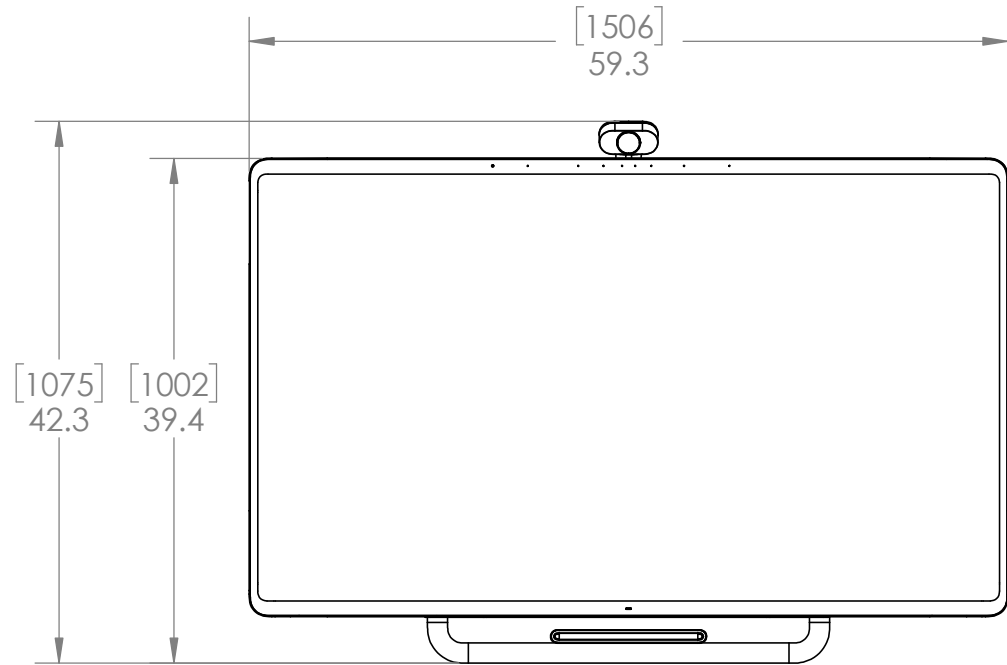

BOARD 65 DISPLAY ON WALL MOUNT

WALL MOUNT