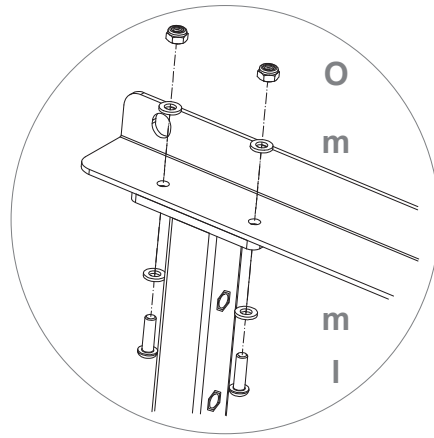

Standard version intended for fixed installation by using a foundation.

Please note the wind loads at the installation area!

Mounting material for floor mounting is not included in scope of delivery. Use only materials suitable for the purpose and type of floor. Check the strength of the dowels and screws you use

5

6

Aufgrund des hohen Gerätegewichts empfehlen wir die Verwendung einer Hebevorrichtung.
BITTE BEACHTEN! Die Hebewinkel sind nicht im Lieferumfang enthalten.

Due to the high weight of the device, we recommend using a lifting device.
PLEASE NOTE! The lifting brackets are not included in the scope of delivery.

Aushängesicherung | Safety catch

Abmessungen | Dimensions