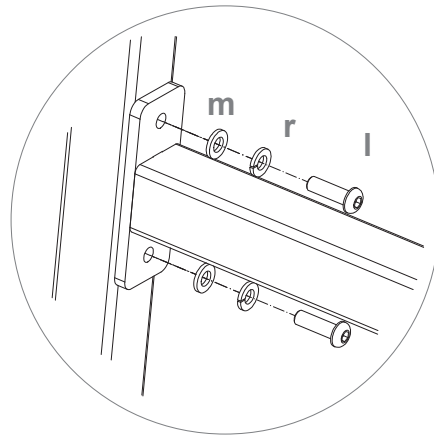

Standard version intended for fixed installation by using a foundation.

Please note the wind loads at the installation area!

Mounting material for floor mounting is not included in scope of delivery. Use only materials suitable for the purpose and type of floor. Check the strength of the dowels and screws you use

5

6

Aufgrund des hohen Gerätegewichts empfehlen wir die Verwendung einer Hebevorrichtung.
BITTE BEACHTEN! Die Hebewinkel sind nicht im Lieferumfang enthalten.

Due to the high weight of the device, we recommend using a lifting device.
PLEASE NOTE! The lifting brackets are not included in the scope of delivery.

Aushängesicherung | Safety catch

Abmessungen | Dimensions