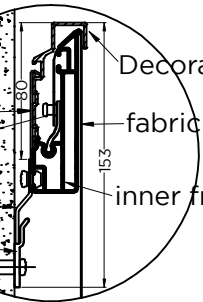

Fastening plate
Snap lug
fixed plate
Hanging board

B 6:1

attach disc
magnet chip

A 6:1

fixed plate

Model:	celexon CLR HomeCinema UST Hochkontrast-Rahmenleinwand V2.0 100"
Measurement:	mm