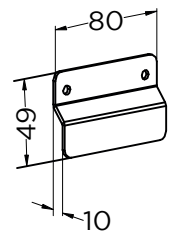

Fastening plate
Snap lug
fixed plate
Hanging board

B 6:1

attach disc
magnet chip

A 6:1

fixed plate

Model:	celexon CLR HomeCinema UST Hochkontrast-Rahmenleinwand V2.0 100"
Measurement:	mm