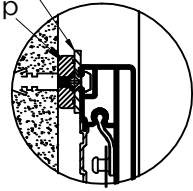

Fastening plate
Snap lug
fixed plate
Hanging board

B 6:1

attach disc
magnet chip

A 6:1

fixed plate

Model:	celexon CLR HomeCinema UST Hochkontrast-Rahmenleinwand V2.0 100"
Measurement:	mm