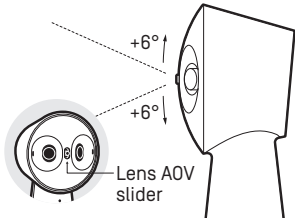

Hybrid conferencing with IPEVO TOTEM 180 180° Panoramic Conference Camera

1. Connect to USB-C port.

2. Select IPEVO TOTEM 180 in a conferencing app.

3. Use 180° mode for medium rooms.

4. Switch to 120° for a closer view when huddling.

了解你的 IPEVO TOTEM 180 180° 全景视讯会议相机

5. Ultra-Wide 180° FOV

6. Move the slider to adjust the view based on the camera's position.

Software Download

IPEVO EyeStage™

Enhance your video conferencing with AI.
www.ipevo.com/eyestage