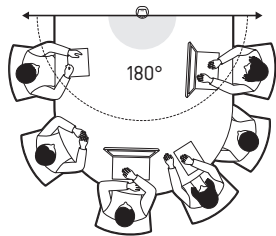

Hybrid conferencing with IPEVO TOTEM 180 180° Panoramic Conference Camera

1. Connect to USB-C port.

2. Select IPEVO TOTEM 180 in a conferencing app.

3. Use 180° mode for medium rooms.

4. Switch to 120° for a closer view when huddling.

软件下载

IPEVO EyeStage™
让 AI 智能升级视讯会议体验。
www.ipevo.com/eyestage

系统需求：i5 2.5Ghz CPU (Windows) 或 i5 CPU / Apple M1 (Mac)

如需完整的用户手册、常见问题解答和技术支持，请访问：
www.ipevo.com/products/totem-180/support

注意

请勿在以下场所使用/存放本产品：

- 靠近热源
- 高湿度的地方
- 多沙或多尘的地方

了解你的 IPEVO TOTEM 180 180° 全景视讯会议相机

5. Ultra-Wide 180° FOV

6. Move the slider to adjust the view based on the camera's position.

Software Download

IPEVO EyeStage™

Enhance your video conferencing with AI.
www.ipevo.com/eyestage