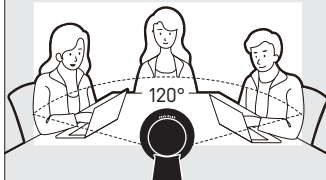

Hybrid conferencing with IPEVO TOTEM 180 180° Panoramic Conference Camera

1. Connect to USB-C port.

2. Select IPEVO TOTEM 180 in a conferencing app.

3. Use 180° mode for medium rooms.

4. Switch to 120° for a closer view when huddling.