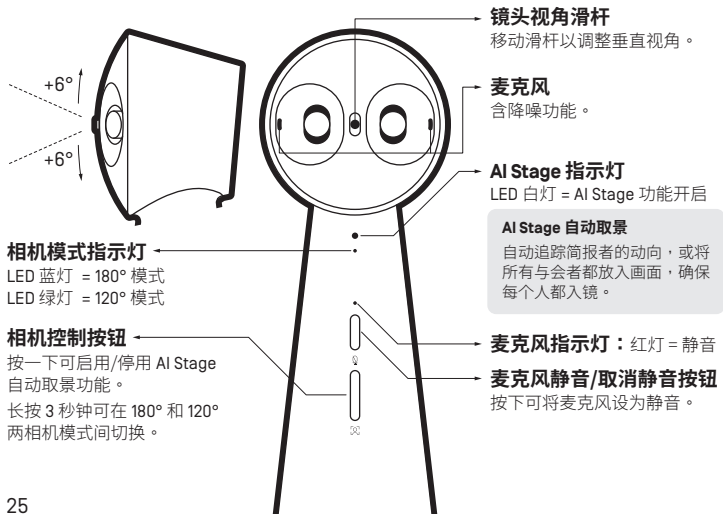

Hybrid conferencing with IPEVO TOTEM 180 180° Panoramic Conference Camera

1. Connect to USB-C port.

2. Select IPEVO TOTEM 180 in a conferencing app.

3. Use 180° mode for medium rooms.

4. Switch to 120° for a closer view when huddling.

软件下载

IPEVO EyeStage™
让 AI 智能升级视讯会议体验。
www.ipevo.com/eyestage

系统需求：i5 2.5Ghz CPU (Windows) 或 i5 CPU / Apple M1 (Mac)

如需完整的用户手册、常见问题解答和技术支持，请访问：
www.ipevo.com/products/totem-180/support

注意

请勿在以下场所使用/存放本产品：

- 靠近热源
- 高湿度的地方
- 多沙或多尘的地方

了解你的 IPEVO TOTEM 180 180° 全景视讯会议相机

5. Ultra-Wide 180° FOV

6. Move the slider to adjust the view based on the camera's position.

Software Download

IPEVO EyeStage™

Enhance your video conferencing with AI.
www.ipevo.com/eyestage