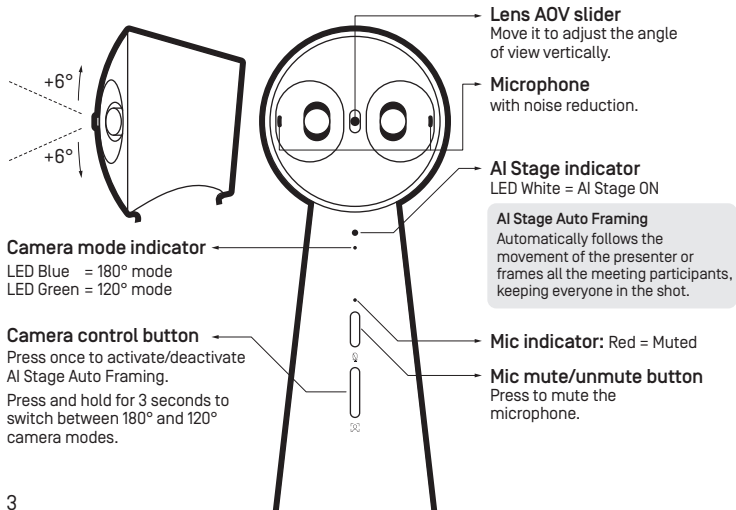

了解你的 IPEVO TOTEM 180 180° 全景视讯会议相机

5. Ultra-Wide 180° FOV

6. Move the slider to adjust the view based on the camera's position.

Software Download

IPEVO EyeStage™

Enhance your video conferencing with AI.
www.ipevo.com/eyestage

Get to know your

IPEVO TOTEM 180

180° Panoramic Conference Camera

軟體下載

IPEVO EyeStage™

讓 AI 智能升級視訊會議體驗。

www.ipevo.com/eyestage

系統需求：i5 2.5Ghz CPU (Windows) 或 i5 CPU / Apple M1 (Mac)