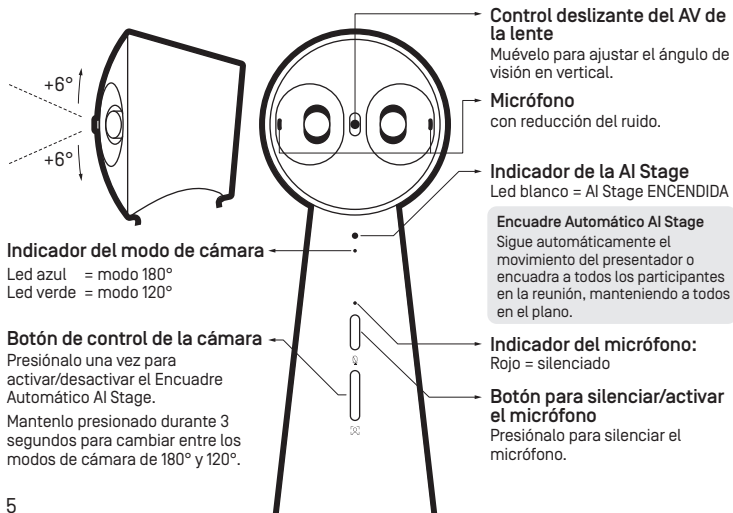

www.ipevo.com/products/totem-180/support

Caution

Do not use/store the product in the following places:

- Near heat sources
- Locations with high humidity
- Sandy or dusty places

Conoce tu

IPEVO TOTEM 180

Cámara para conferencias panorámica de 180°