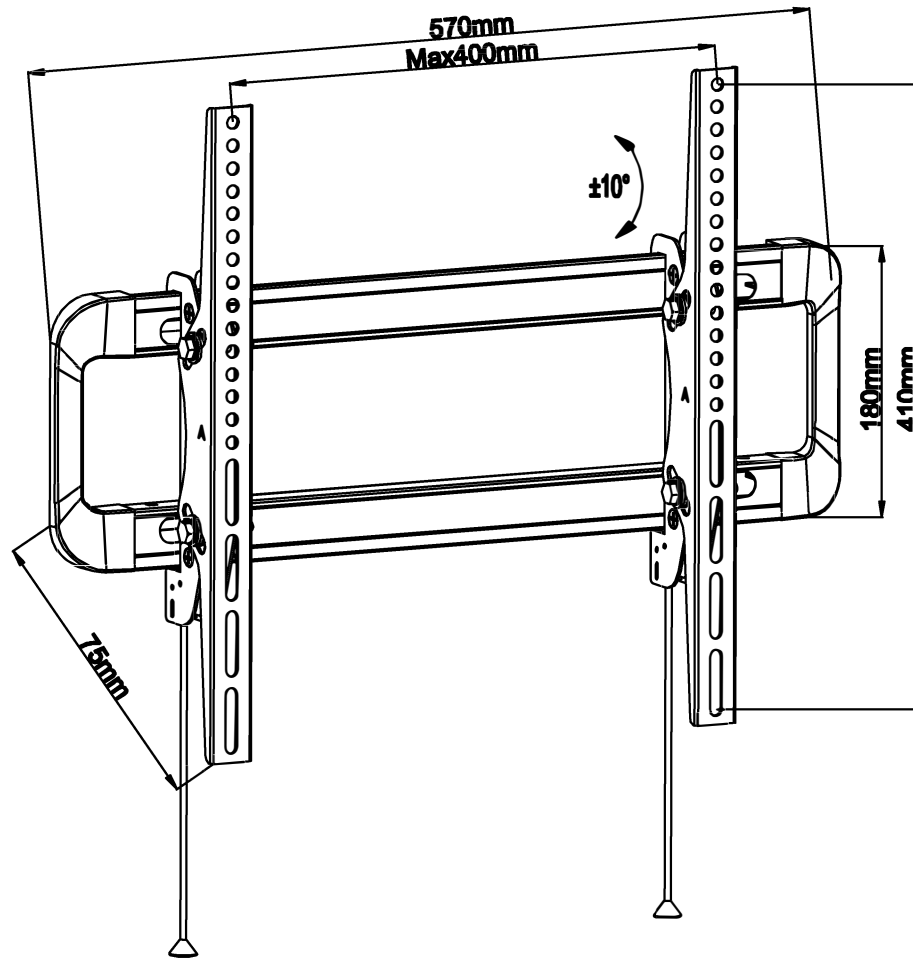

celexonTM

Smart Ideas for the bigger picture.

Product parameters:

1. Model: Fixed-T5575
2. Load Capacity: 40KG
3. Material: SPCC
4. Surfacing: Spray Finishing
5. VESA: 400x400mm

Mark	File name	Signature	Date					
Design		Technology				Weight	Proportion	
Drafting		Standardization		S			1:1	
Proofreading		Validation						
To examine								